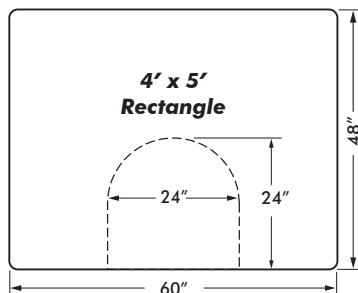

Available in:

- Marbelized • Diamond Plate
- Wood Look • Tough Hide • Reflex