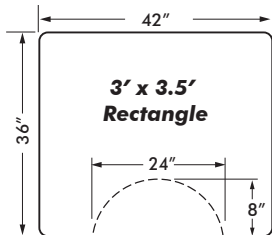

Available in:

- Marbelized • Diamond Plate
- Wood Look • Tough Hide • Reflex