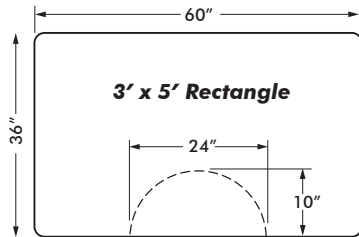

Available in:

- Marbelized • Diamond Plate
- Wood Look • Tough Hide • Reflex