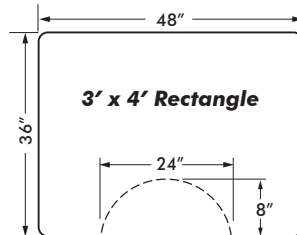

Available in:

- Marbelized • Diamond Plate
- Wood Look • Tough Hide • Reflex