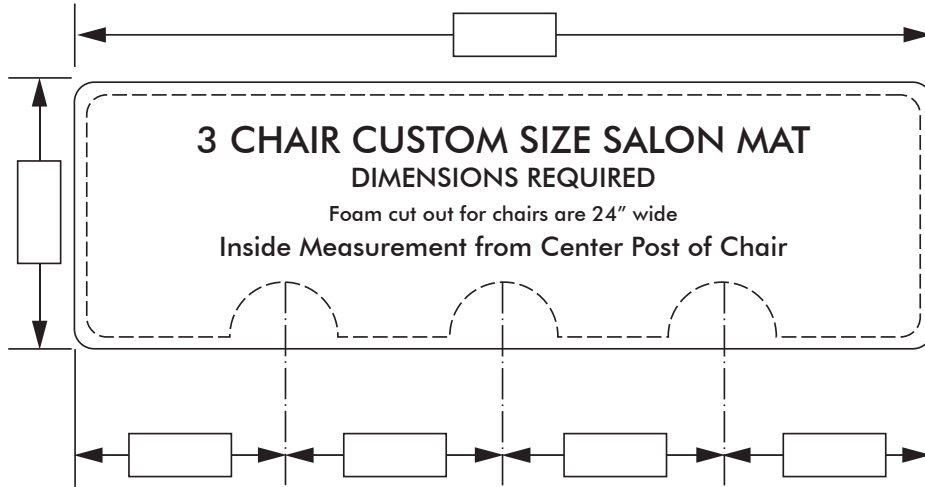

- Available Styles:
- Marbelized- 36", 48", 60" widths available; Up to 75' length
 - Diamond Plate- 36", 48", 60" widths available; Up to 75' length
 - Reflex- 36", 48", 60" widths available; Up to 75' length
 - Wood Look- 36", 48" widths available; Up to 75' length
 - Tough Hide- 36", 48" widths available; Up to 75' length