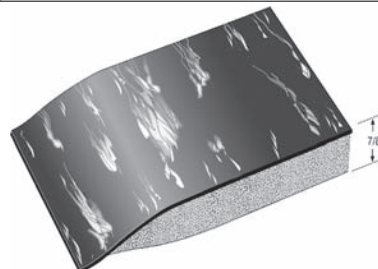

Marbleized Beauty Salon

1/2" or 7/8" Salon Anti-Fatigue Matting

- Marbleized Beauty Salon Mats provide a classy look to a salon while providing comfort while standing for hours.
- Marbleized mattings are a superior value with puncture resistance that far exceeds comparable rubber products by up to 90%.
- This product is constructed of a 3/32" heavy duty marbleized tile surface, permanently bonded to your choice of a 3/8" or 3/4" resilient closed cell polymer sponge base. Overall thickness is 1/2" or 7/8".
- Available in standard stock sizes and custom sized lengths. See *CUSTOM SIZE SALON MAT* worksheet for dimensions needed. See *SALON MAT SIZE CHART* for the specifications of the standard sizes.

Product Specifications

Construction:	9/32" Heavy Duty Marbleized Tile Surface
Backing:	Closed Cell Polymer Sponge
Edging:	Beveled Edging
Thickness:	1/2" or 7/8"
Surface:	Smooth Tile Surface
Durability:	6 ●●●●●○
Warranty:	1 year
Order Time:	Stock sizes- 2-3 weeks Custom sizes 3-4 weeks

See *SALON MAT SIZE CHART* for standard sized diagrams.

See *CUSTOM SIZE SALON MAT* for instructions on how to order a custom salon mat.

Example of 3' x 5' Semi-Circle w/ Foam Cut Out for Salon Chair

Example of 3' x 5' Rectangle w/ Foam Cut Out for Salon Chair

Available in two thicknesses
1/2" and 7/8"

Marbleized Colors

▲ Blue

Charcoal

▲ Brown

Black/White

▲ Tan

Gray