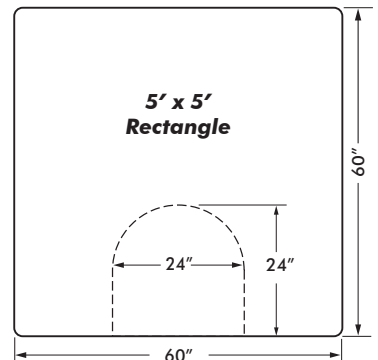

Available in:

- Marbelized (Solid Black Only)
- Diamond Plate
- Reflex (Solid Black- Glossy Only)