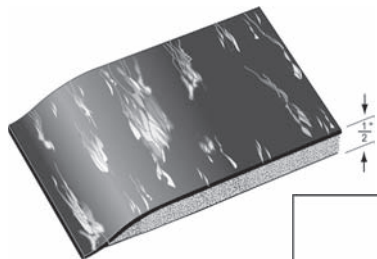

Marbleized Beauty Salon

1/2" or 7/8" Salon Anti-Fatigue Matting

- Marbleized Beauty Salon Mats provide a classy look to a salon while providing comfort while standing for hours.
- Marbleized mattings are a superior value with puncture resistance that far exceeds comparable rubber products by up to 90%.
- This product is constructed of a 3/32" heavy duty marbleized tile surface, permanently bonded to your choice of a 3/8" or 3/4" resilient closed cell polymer sponge base. Overall thickness is 1/2" or 7/8".
- Available in standard stock sizes and custom sized lengths. See *CUSTOM SIZE SALON MAT* worksheet for dimensions needed. See *SALON MAT SIZE CHART* for the specifications of the standard sizes.

Product Specifications

Construction:	9/32" Heavy Duty Marbleized Tile Surface
Backing:	Closed Cell Polymer Sponge
Edging:	Beveled Edging
Thickness:	1/2" or 7/8"
Surface:	Smooth Tile Surface
Durability:	6 ●●●●●○
Warranty:	1 year
Order Time:	Stock sizes- 2-3 weeks Custom sizes 3-4 weeks

See *SALON MAT SIZE CHART* for standard sized diagrams.

See *CUSTOM SIZE SALON MAT* for instructions on how to order a custom salon mat.

Example of 3' x 5' Semi-Circle w/ Foam Cut Out for Salon Chair

Example of 3' x 5' Rectangle w/ Foam Cut Out for Salon Chair

Available in two thicknesses
1/2" and 7/8"

Marbleized Colors

▲ Blue

Charcoal

▲ Brown

Black/White

▲ Tan

Gray