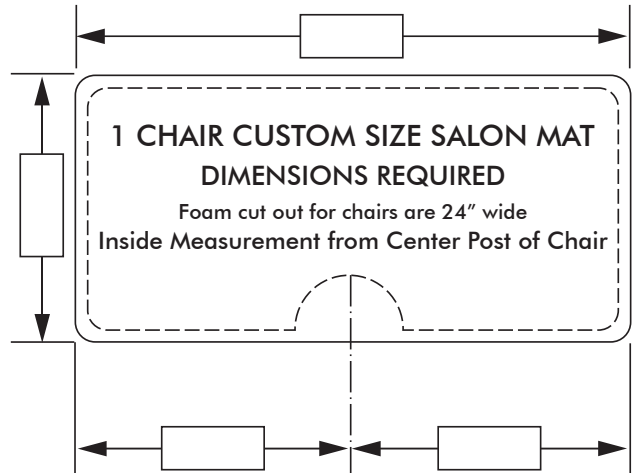

- Available Styles:
- Marbelized- 36", 48", 60" widths available; Up to 75' length
 - Diamond Plate- 36", 48", 60" widths available; Up to 75' length
 - Reflex- 36", 48", 60" widths available; Up to 75' length
 - Wood Look- 36", 48" widths available; Up to 75' length
 - Tough Hide- 36", 48" widths available; Up to 75' length