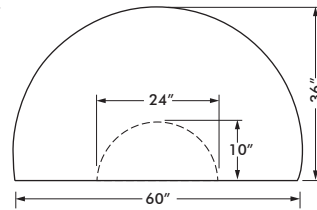

See *SALON MAT SIZE CHART* for standard sized diagrams.

See *CUSTOM SIZE SALON MAT* for instructions on how to order a custom salon mat.

Example of 3' x 5' Semi-Circle w/ Foam Cut Out for Salon Chair

Example of 3' x 5' Rectangle w/ Foam Cut Out for Salon Chair

▲ Solid Black

Sandalwood

SIZES

Standard: See *SALON MAT SIZE CHART* for drawing of the following sizes:

- 2' x 3' Shampoo Mat
- 3' x 3.5' Rectangle
- 3' x 3.5' Semi-Circle
- 3' x 4' Rectangle
- 3' x 4' Semi-Circle
- 3' x 4.5' Rectangle
- 3' x 4.5' Semi-Circle
- 3' x 5' Rectangle
- 3' x 5' Semi-Circle
- 4' x 5' Rectangle
- 4' x 5' Semi-Circle
- *5' x 5' Rectangle (Solid Black only)
- *5' x 5' Semi-Circle (Solid Black only)