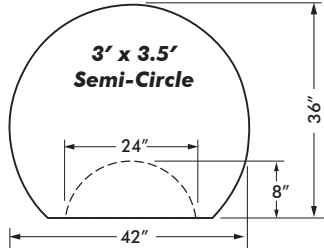

www.directmat.com

Salon Mat Size Chart

Salon Mats are available in a large variety of sizes, styles and configurations. Custom mats are available as well. See the CUSTOM SIZE SALON MAT form for this. Please select from the following sizes and make sure that the style you want is available in that size. Dash lines indicate the area the foam will be cut out and where the chair base will rest.

Available in:

- Marbelized • Diamond Plate
- Wood Look • Tough Hide • Reflex