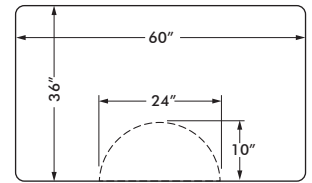

See *SALON MAT SIZE CHART* for standard sized diagrams.

See *CUSTOM SIZE SALON MAT* for instructions on how to order a custom salon mat.

Example of 3' x 5' Semi-Circle w/ Foam Cut Out for Salon Chair

Example of 3' x 5' Rectangle w/ Foam Cut Out for Salon Chair

▲ Solid Black

Sandalwood

SIZES

Standard: See *SALON MAT SIZE CHART* for drawing of the following sizes:

- 2' x 3' Shampoo Mat
- 3' x 3.5' Rectangle
- 3' x 3.5' Semi-Circle
- 3' x 4' Rectangle
- 3' x 4' Semi-Circle
- 3' x 4.5' Rectangle
- 3' x 4.5' Semi-Circle
- 3' x 5' Rectangle
- 3' x 5' Semi-Circle
- 4' x 5' Rectangle
- 4' x 5' Semi-Circle
- *5' x 5' Rectangle (Solid Black only)
- *5' x 5' Semi-Circle (Solid Black only)