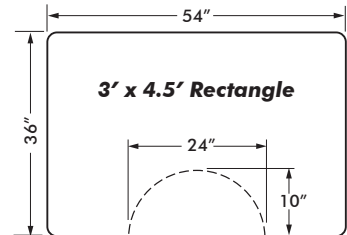

Available in:

- Marbelized • Diamond Plate
- Wood Look • Tough Hide • Reflex