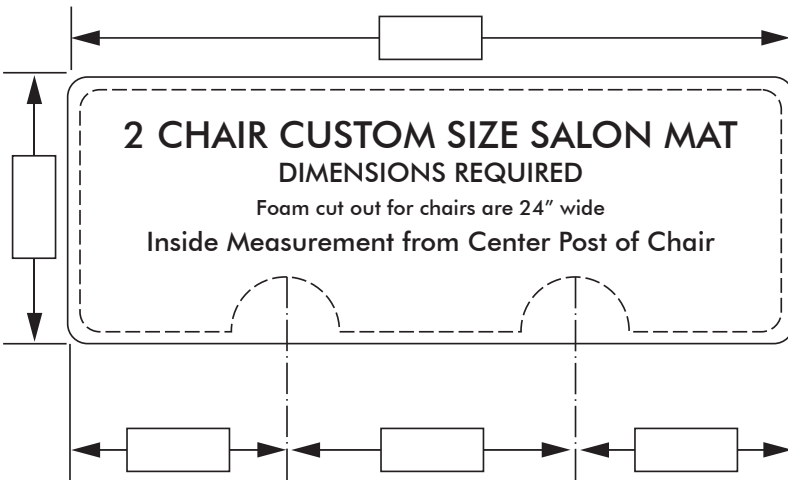

- Available Styles:
- Marbelized- 36", 48", 60" widths available; Up to 75' length
 - Diamond Plate- 36", 48", 60" widths available; Up to 75' length
 - Reflex- 36", 48", 60" widths available; Up to 75' length
 - Wood Look- 36", 48" widths available; Up to 75' length
 - Tough Hide- 36", 48" widths available; Up to 75' length