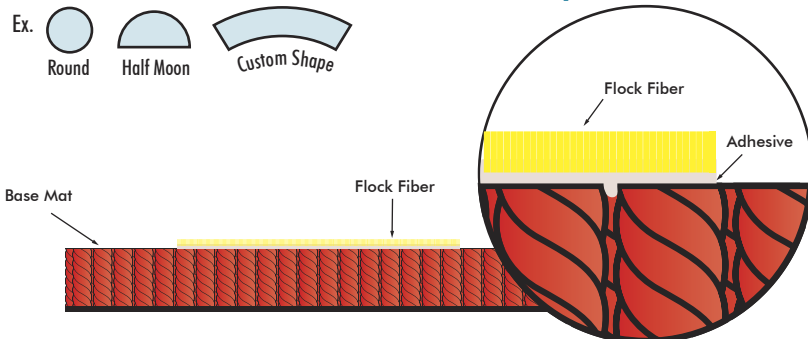

Flocked Graphics

② Flock Colors for Logo

Black PMS 8000	Silver Gray PMS 877	White PMS 11	Cream PMS 7499	Beige PMS 465	Brown PMS 4625	Gold PMS 1245
Yellow Gold PMS 124	Orange Gold PMS 137	Yellow Process PMS 128	Yellow Beige PMS 128	Orange PMS 173	Red PMS 193	Magenta Process PMS 276
Burgundy PMS 229	Purple PMS 258	Bright Purple PMS 2665	Navy Blue PMS 2767	Blue Reflex Blue PMS 2925	Azure PMS 2925	Process Blue PMS 2925
Baby Blue PMS 645	Hunter Green PMS 3435	Emerald PMS 3425	Olive PMS 575	Lt. Green PMS 339	Dark Teal PMS 330	Lt. Teal PMS 320