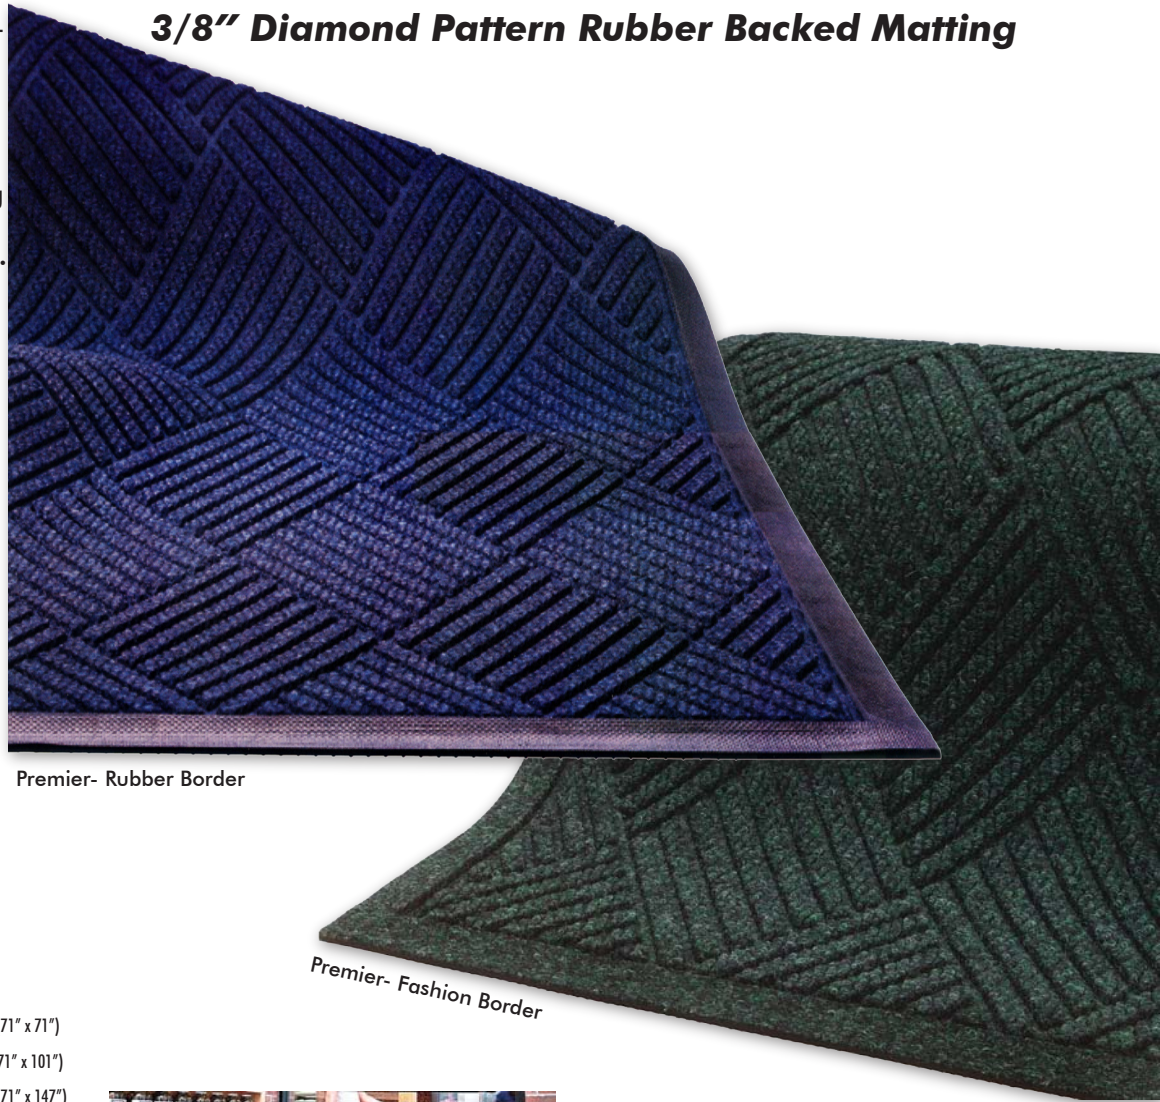

Hydro Mat- Premier

3/8" Diamond Pattern Rubber Backed Matting

Hydro Mat- Premier is a unique rubber backed mat that is cleated to quickly scrape dirt and snow and withstand excessive traffic.

Hydro Mat- Premier features:

- Beveled edging traps dirt and water
- Prevents slip hazards
- Helps maintain indoor floor covering
- Water trapping system holds up to 1½ gallons of water per square yard.
- Nitrile rubber backing is chemically resistant
- Backed with Grip-Nobs that keep the mat from moving over carpet.

Product Specifications

Fiber Weight:	24 ounces per square yard
Total Weight:	104 ounces per square yard
Construction:	Needlepunch- Cleated
Backing:	Nitrile Rubber
Edging:	Water trapping Rubber Border
Thickness:	3/8" (10 mm)
Face Fiber:	100% Solution Dyed UV-Stable Polypropylene Fiber
Testing:	Passes- DOCFFI-70 Pill Test; Static Propensity- AATCC-134-1.6kV Neolite Shoes; Passes- IBM Anti-Static Test
Durability:	10 ●●●●●●●●●●
Warranty:	2 year
Order Time:	1 week