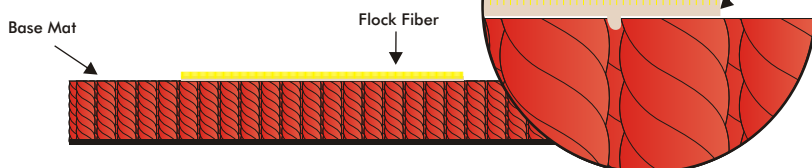

Direct Mat
PO Box 1068
Ringgold, GA 30736

Phone: 800-295-3932
Fax: 706-937-4425
email: directmat@directmat.com
website: www.directmat.com

Flock Mat provides excellent graphics at a moderate price. The flock is typically applied and uses vivid colors to show off your corporate name or logo. We provide a wide variety of base mats to choose from:

- Olefin Mat
- Mardi Gras
- 1/2" Designer Coir- Natural
- 5/8" Designer Coir- Natural
- Tuft Grip
- Excalibur
- Designer 38

Product Specifications

Graphic Method: Flocked

Fiber Weight:
Total Weight:
Construction:
Backing:
Edging:
Thickness:
Face Fiber:

see selected plain mat

Testing: 5 ●●●●○

Durability: 1 year

Warranty: 3-4 weeks after signed art proof

Standard Sizes

18" x 24"	3' x 10'	6' x 6'
2' x 3'	3' x 12'	6' x 8'
3' x 4'	4' x 6'	6' x 10'
3' x 5'	4' x 8'	6' x 12'
3' x 6'	4' x 10'	6' x 20'
3' x 8'	4' x 12'	

Custom Sizes

Custom : Custom shapes and sizes available except for Olefin and Tuft Grip mats

①

Mardi Gras

Mardi Gras- Base and Inlay Colors

②

Flock Colors for Logo

Direct Mat
PO Box 1068
Ringgold, GA 30736

Phone: 800-295-3932
Fax: 706-937-4425

email: directmat@directmat.com
website: www.directmat.com