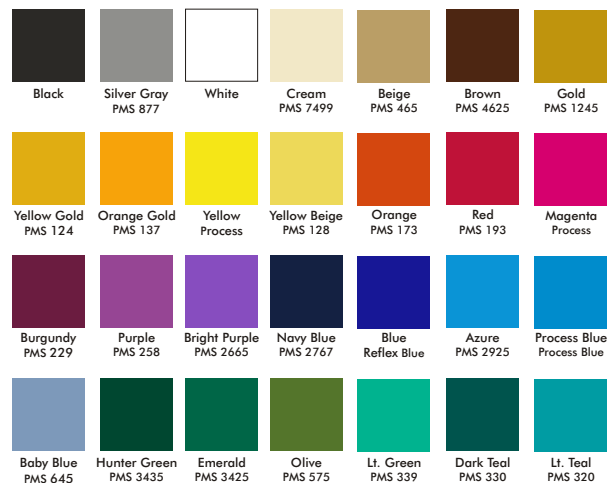

Flock Colors for Logo

Direct Mat
PO Box 1068
Ringgold, GA 30736

Phone: 800-295-3932
Fax: 706-937-4425

email: directmat@directmat.com
website: www.directmat.com