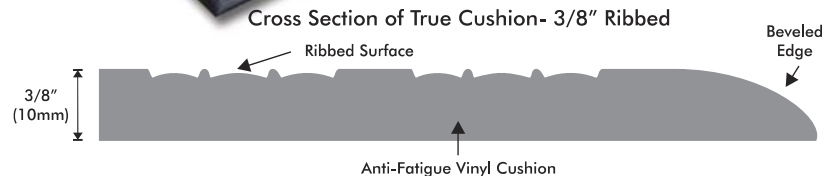

- SIZES**
- Standard:** 2' x 3', 3' x 5', 3' x 12',
  - Roll:** 2' x 60', 3' x 60', 4' x 60', 6' x 60'
  - Custom:** 2', 3', 4', 6' width by custom lengths to 60' in one foot increments

## 3/8" Ribbed Anti-Fatigue Matting

Vinyl Cushion w/ Beveled Edging

### True Cushion- Ribbed

Charcoal

Gray

1/2" Heavy Duty True Cushion is designed for moderate to heavy use. Beveled on all sides, this mat is an ideal candidate for higher traffic areas that need good comfort and cushion.