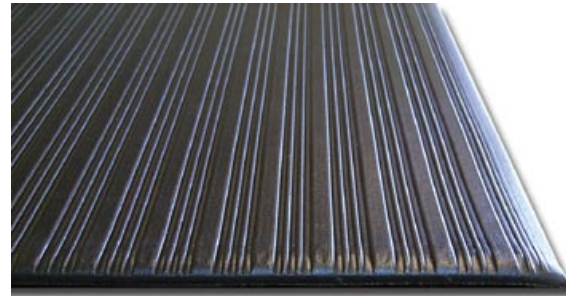

True Cushion- 3/8" Ribbed

3/8" Ribbed Anti-Fatigue Matting