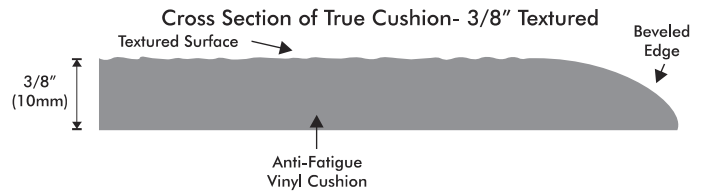

- SIZES**
- Standard:** 2' x 3', 3' x 5', 3' x 12',
  - Roll:** 2' x 60', 3' x 60', 4' x 60', 6' x 60'
  - Custom:** 2', 3', 4', 6' width by custom lengths to 60' in one foot increments

Vinyl Cushion w/ Beveled Edging

### True Cushion- Textured

Charcoal

Gray

Available w/ Yellow Border (Charcoal Only)

3/8" Textured True Cushion is an economical, textured surfaced anti-fatigue mat. Ideal for moderate traffic areas.

- Reduces leg and back fatigue
- Reduces noise
- Custom lengths available

### Product Specifications

<b>Construction:</b>	3/8" mil Closed Cell Vinyl
<b>Backing:</b>	Closed Cell Vinyl
<b>Edging:</b>	Beveled Edging
<b>Thickness:</b>	3/8" (10 mm)
<b>Surface:</b>	Ribbed Vinyl Cushion
<b>Durability:</b>	4 ●●●●○○○○○
<b>Warranty:</b>	1 year
<b>Order Time:</b>	1 week

- SIZES**
- Standard:** 2' x 3', 3' x 5', 3' x 12',
  - Roll:** 2' x 60', 3' x 60', 4' x 60', 6' x 60'
  - Custom:** 2', 3', 4', 6' width by custom lengths to 60' in one foot increments