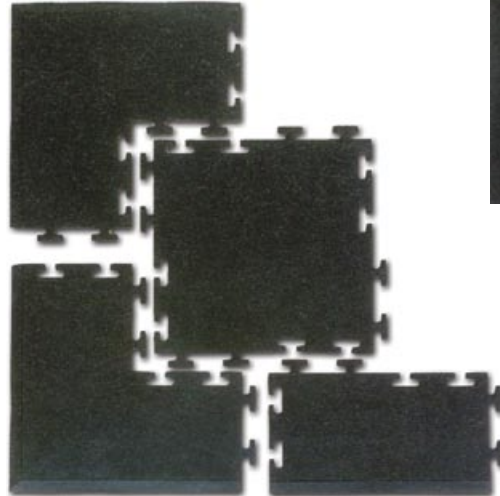

Sport Tile

3/8" Interlocking Rubber Matting

Sport Tile is an interlocking matting system that is easily installed without adhesives. Made of rubber this flooring protects existing floors and equipment from damage.

- Made of rubber these mats absorb shock and noise
- Interlocking for easy installation
- Beveled edges
- Textured finish for traction

Product Specifications

| | |
|----------------------|-----------------|
| Construction: | Molded Rubber |
| Backing: | Rubber |
| Edging: | Rubber Border |
| Thickness: | 3/8" (10mm) |
| Surface: | Textured Rubber |
| Durability: | 8 ●●●●●●●○ |
| Warranty: | 1 year |
| Order Time: | 1-2 weeks |

| | |
|------------------------|--------------------------|
| SIZES | Standard: |
| | Center- 3/8" x 24" x 24" |
| | Corner- 3/8" x 12" x 24" |
| Edge- 3/8" x 12" x 24" | |

Power Scrape- Heavy Duty

▲ Black

▲ Blue

▲ Green

Sport Tile- 3/8" (Page 14)

| SIZE | ACTUAL SIZE | PRODUCT CODE | 1 | 2-9 | 10-24 | 25+ | WEIGHT |
|----------------------------------|-------------|---------------|----------|----------|----------|----------|--------|
| Center - Black- 24" x 24" | Length | SPTCEN-24X24 | \$ 25.40 | \$ 24.00 | \$ 23.20 | \$ 21.80 | 11.0 |
| Corner - Black- 12" x 24" | Length | SPTCOR-24X24 | 18.60 | 17.40 | 17.00 | 16.00 | 11.0 |
| Edge - Black- 24" x 24" | Length | SPTEDG-12X24 | 12.60 | 12.00 | 11.60 | 10.80 | 5.5 |
| Center - Color- 24" x 24" | Length | SPTCENC-24X24 | 28.60 | 26.80 | 26.00 | 24.40 | 11.0 |
| Corner - Color- 12" x 24" | Length | SPTCORC-24X24 | 22.00 | 20.80 | 20.00 | 19.00 | 11.0 |
| Edge - Color- 24" x 24" | Length | SPTEDGC-12X24 | 14.60 | 13.60 | 13.20 | 12.60 | 5.5 |