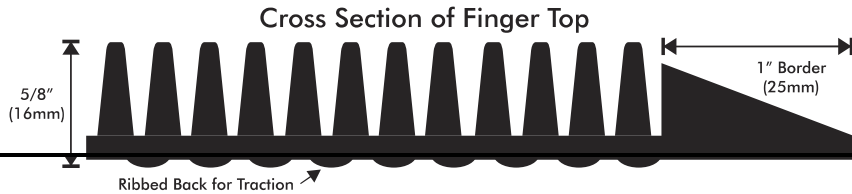

### Product Specifications

<b>Construction:</b>	Molded Rubber
<b>Backing:</b>	Rubber
<b>Edging:</b>	Beveled Rubber Border
<b>Thickness:</b>	5/8" (16mm)
<b>Surface:</b>	Rubber Fingers
<b>Durability:</b>	7 ●●●●●○○○
<b>Warranty:</b>	1 year
<b>Order Time:</b>	1 week

## Finger Top

### 5/8" Rubber Finger Top Scraper Mat

**SIZES**

**Standard:**  
16" x 24", 18" x 30", 24" x 32",  
32" x 39", 36" x 60", 36" x 72"