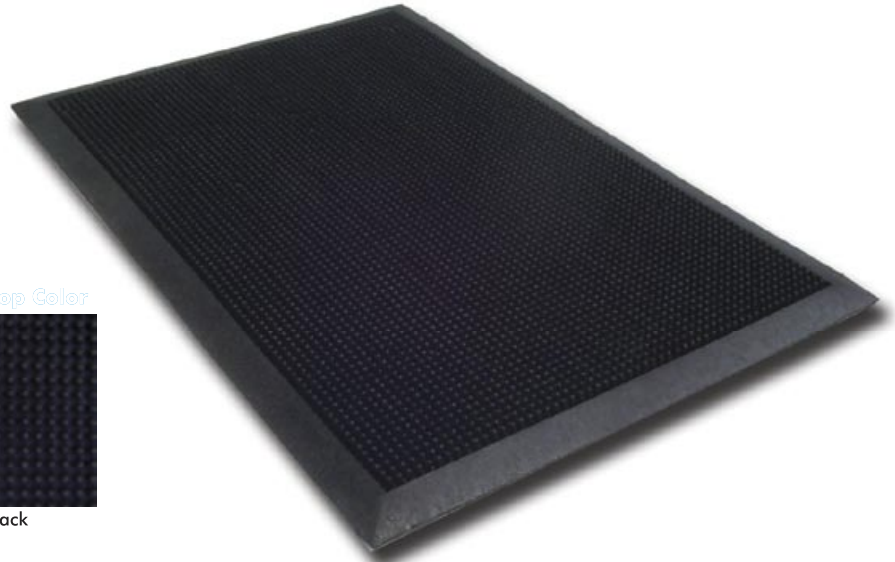

Finger Top is a versatile all weather mat. Use it in cold climates to trap dirt and snow. Use it in warm climates to trap water and mud. Great for sandy areas as well.

- Heavy duty vulcanized rubber construction
- Surface scrapes snow, dirt, water and sand
- Beveled edges trap water and provides a smooth transition.
- Surface is raised so that stepping will not track in captured dirt.

### Product Specifications

<b>Construction:</b>	Molded Rubber
<b>Backing:</b>	Rubber
<b>Edging:</b>	Beveled Rubber Border
<b>Thickness:</b>	5/8" (16mm)
<b>Surface:</b>	Rubber Fingers
<b>Durability:</b>	7 ●●●●●○○○
<b>Warranty:</b>	1 year
<b>Order Time:</b>	1 week

Finger Top Color

▲ Black