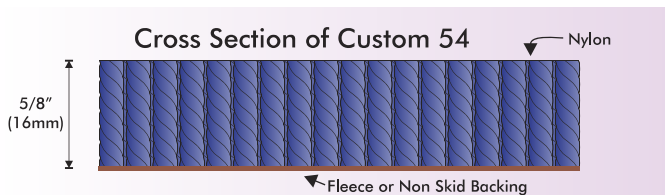

### Product Specifications

<b>Graphic Method:</b>	Inlaid and Hand Carved
<b>Fiber Weight:</b>	50-58 ounces per square yard
<b>Total Weight:</b>	80-88 ounces per square yard
<b>Construction:</b>	Tufted Textile
<b>Backing:</b>	Fleece (Standard) or Non Skid
<b>Edging:</b>	<ul style="list-style-type: none"> <li>• Bound (Standard)</li> <li>• Serged</li> <li>• High Profile Vinyl Edging</li> </ul>
<b>Thickness:</b>	5/8" (16mm)
<b>Face Fiber:</b>	Nylon
<b>Testing:</b>	Passes- ASTM-D-2859 Pill Test
<b>Durability:</b>	7 ● ● ● ● ● ○ ○ ○
<b>Warranty:</b>	1 year
<b>Order Time:</b>	3-4 weeks after signed art proof

### Standard Sizes

18" x 24"	3' x 12'	6' x 10'
2' x 3'	4' x 6'	6' x 12'
3' x 4'	4' x 8'	6' x 20'
3' x 5'	4' x 10'	8' x 20'
3' x 6'	4' x 12'	12' x 12'
3' x 8'	6' x 6'	
3' x 10'	6' x 8'	

Bound Edging Standard

### Custom Sizes

Custom : Custom shapes and sizes available

High Profile Vinyl Edging