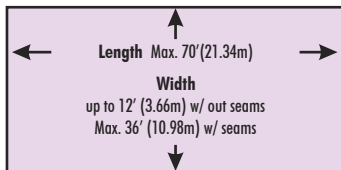

Custom Sizes

Custom : Custom shapes and sizes available