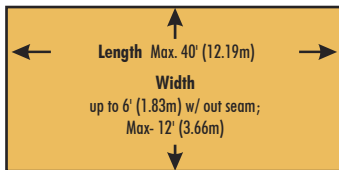

Designer Coir- Plain is a unique, natural mat ideal for recessed wells and entry-ways. Perfect for projecting an environmental or health conscious image. Make an immediate and lasting impression using this durable and one of a kind mat.

Designer Coir- Plain

Custom Coir(Coco) Matting

- Made with natural coconut fiber
- 1/2", 5/8" or 1-3/16" profile
- Available in colors (5/8" only)
- Available with high profile vinyl edging
- Perfect for recessed wells

Product Specifications

Fiber Weight: 1/2" - 57-67 ounces per sq. yd.;
5/8" - 107-117 ounces per sq. yd.;
1-3/16" - 164-174 ounces per sq. yd.

Total Weight: 1/2" - 107-117 ounces per sq. yd.;
5/8" - 167-177 ounces per sq. yd.;
1-3/16" - 227-237 ounces per sq. yd.

Construction: Fusion Binding

Backing: Vinyl

Edging: • Square or Rounded
• 1/2" High Profile Vinyl Edge

Thickness: 1/2" (13mm)
5/8" (16mm)
1-3/16" (30mm)

Face Fiber: Coir (Coconut Fiber)

Testing: Passes- DOCFFI-70 Pill Test

Durability: 7 ●●●●●○○○

Warranty: 1 year

Order Time: 1 week

Standard Sizes

18" x 24"	3' x 16'	4' x 16'
2' x 3'	3' x 20'	4' x 20'
3' x 4'	4' x 6'	6' x 8'
3' x 5'	4' x 8'	6' x 12'
3' x 10'	4' x 10'	6' x 20'
3' x 12'	4' x 12'	

Custom Sizes

Custom : Custom shapes and sizes available

Ex.