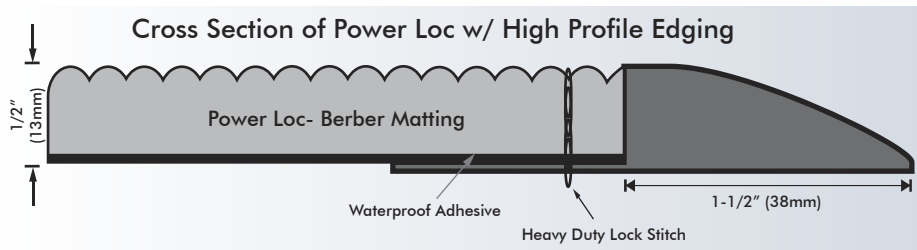

Berber Style

Rib Style