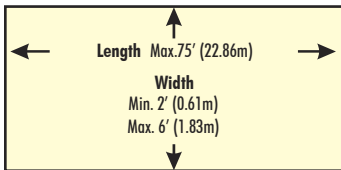

This 100% Olefin cut pile mat base gives a smooth residential look to any entry.

Olefin Mat

1/2" Olefin Matting

- Indoor or outdoor mat
- Residential look at a moderate cost
- 100% polypropylene olefin that is UV stable and mildew and moisture resistant
- Cut pile finish makes it smooth

Product Specifications

Fiber Weight:	15 ounces per square yard
Total Weight:	70 ounces per square yard
Construction:	Tufted Textile
Backing:	Vinyl
Edging:	3/4" Vinyl Border
Thickness:	1/2" (13 mm)
Face Fiber:	100% Solution Dyes Olefin
Testing:	Passes- DCCFFI-70 Pill Test
Durability:	5 ●●●●●○○○○○
Warranty:	1 year
Order Time:	1 week

Standard Sizes

18" x 24"	3' x 16'	4' x 16'
2' x 3'	3' x 20'	4' x 20'
3' x 4'	4' x 6'	6' x 8'
3' x 5'	4' x 8'	6' x 12'
3' x 10'	4' x 10'	6' x 20'
3' x 12'	4' x 12'	

Custom Sizes