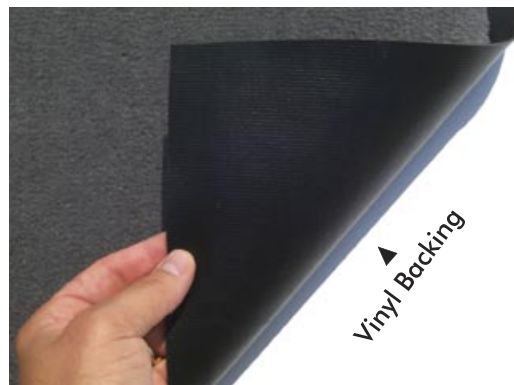

This 100% Olefin cut pile mat base gives a smooth residential look to any entry.

Olefin Mat

1/2" Olefin Matting

- Indoor or outdoor mat
- Residential look at a moderate cost
- 100% polypropylene olefin that is UV stable and mildew and moisture resistant
- Cut pile finish makes it smooth

Product Specifications

Fiber Weight:	15 ounces per square yard
Total Weight:	70 ounces per square yard
Construction:	Tufted Textile
Backing:	Vinyl
Edging:	3/4" Vinyl Border
Thickness:	1/2" (13 mm)
Face Fiber:	100% Solution Dyes Olefin
Testing:	Passes- DCCFFI-70 Pill Test
Durability:	5 ●●●●●○○○○○
Warranty:	1 year
Order Time:	1 week

Standard Sizes

18" x 24"	3' x 16'	4' x 16'
2' x 3'	3' x 20'	4' x 20'
3' x 4'	4' x 6'	6' x 8'
3' x 5'	4' x 8'	6' x 12'
3' x 10'	4' x 10'	6' x 20'
3' x 12'	4' x 12'	

Custom Sizes