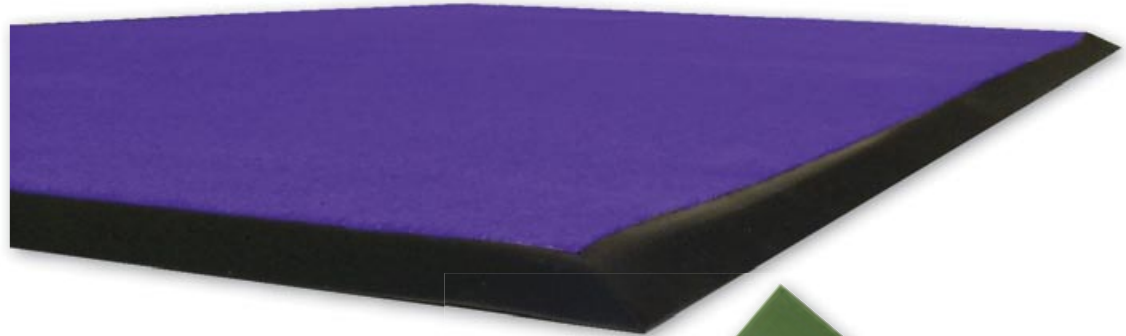

Designer 38- Plain offers a warm residential looking mat for a commercial application such as a lobby, office or exhibit booth. Tired of the industrial matting look, try Designer 38-Plain.

Designer 38 - Plain

1/2" Nylon Commercial Custom Rug

- Smooth and dense 38 ounce nylon carpet
- Over 40 colors to choose from including white. Custom dyed colors available.
- Low profile vinyl edging available
- Custom shapes and sizes

Product Specifications

Fiber Weight:	38 ounces per square yard
Total Weight:	68 ounces per square yard
Construction:	Tufted Textile
Backing:	Fleece (Standard) or Non Skid
Edging:	<ul style="list-style-type: none"> • Low Profile Vinyl Edging (Standard) • Bound • Serged
Thickness:	1/2" (13mm)
Face Fiber:	Nylon
Testing:	Passes- ASTM-D-2859 Pill Test Class 2- Flooring Radiant Panel Test (ASTM-E-648); Less than 450-NBS Smoke Chamber Test; Anti-Static- Yes Test
Durability:	7 ●●●●●●●○
Warranty:	1 year
Order Time:	2-3 weeks

▲ Fleece Backing w/ Bound Edging

▲ Low Profile Vinyl Edging (Standard)

▲ Bound Edging

Standard Sizes

18" x 24"	3' x 12'	6' x 10'
2' x 3'	4' x 6'	6' x 12'
3' x 4'	4' x 8'	6' x 20'
3' x 5'	4' x 10'	8' x 20'
3' x 6'	4' x 12'	12' x 12'
3' x 8'	6' x 6'	
3' x 10'	6' x 8'	