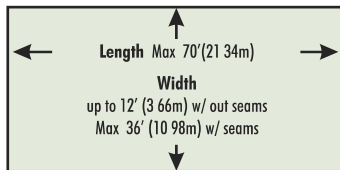

Custom Sizes

Custom : Custom shapes and sizes available