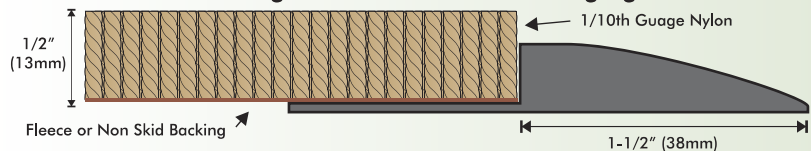

Product Specifications

Fiber Weight:	38 ounces per square yard
Total Weight:	68 ounces per square yard
Construction:	Tufted Textile
Backing:	Fleece (Standard) or Non Skid
Edging:	<ul style="list-style-type: none"> • Low Profile Vinyl Edging (Standard) • Bound • Serged
Thickness:	1/2" (13mm)
Face Fiber:	Nylon
Testing:	Passes- ASTM-D-2859 Pill Test Class 2- Flooring Radiant Panel Test (ASTM-E-648); Less than 450-NBS Smoke Chamber Test; Anti-Static- Yes Test
Durability:	7 ●●●●●●●○
Warranty:	1 year
Order Time:	2-3 weeks

▲ Fleece Backing w/ Bound Edging

▲ Low Profile Vinyl Edging (Standard)

▲ Bound Edging

Standard Sizes

18" x 24"	3' x 12'	6' x 10'
2' x 3'	4' x 6'	6' x 12'
3' x 4'	4' x 8'	6' x 20'
3' x 5'	4' x 10'	8' x 20'
3' x 6'	4' x 12'	12' x 12'
3' x 8'	6' x 6'	
3' x 10'	6' x 8'	

Custom Sizes

Custom : Custom shapes and sizes available

Cross Section of Designer 38 w/ Low Profile Edging

Designer 38 Colors

▲ 458 Wild Violet	242 Terra Rose	243 Indian Peach	364 Rhubarb	252 Coronado Coral	262 Russet	394 Cranberry Wine
▲ 898 Rich Walnut	132 Caramel Cream	753 Sandstone	726 Suede Beige	142 Camel	834 Mauve Haze	636 Moss
▲ 892 Chocolate	698 Laurel	671 Windsor Green	645 Aquarelle	575 Grecian Blue	684 Blue Spruce	566 Catalina Turquoise
▲ 594 Flag Blue	949 Slate	930 Taupe-stone	952 Chalet Grey	525 Montego Bay	464 Dusty Violet	696 Intense Emerald
▲ 383 Cardinal Red	152 Wild Honey	555 Caymen Blue	565 Teal	594 Flag Blue	989 Char Grey	406 Sable
▲ 493 Purple Royale	998 Jet Black	401 Regency	402 Royalty	403 Jade	404 Emerald	405 Dusk
▲ 407 Cobalt	408 Sterling	DM Red	DM White	DM Orange	DM Yellow	DM Green