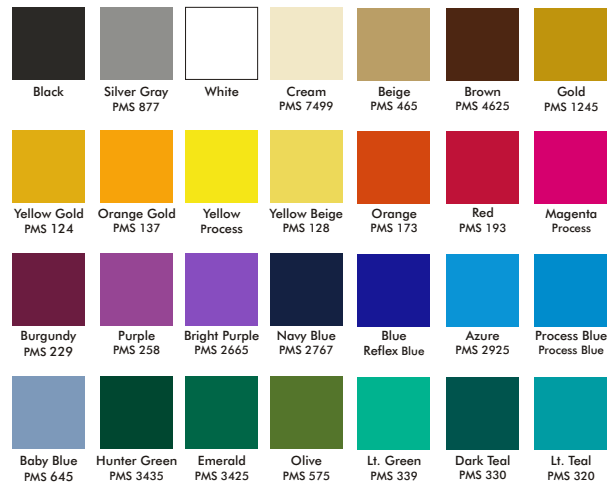

Custom Sizes

Custom : Custom shapes and sizes available except for Olefin and Tuft Grip mats

Flock Mat- Olefin Base

Flocked Logo Matting

1. Select from the seven different base mats for your custom logo flocked mat then
2. Select the flock color(s) you would like for the logo

1

▼ Olefin

Flock Mat w/ Olefin Base and Red Flock

Olefin Base Colors

Call for more colors

2

Flock Colors for Logo

Flocked Graphics

Direct Mat
 PO Box 1068
 739 Industrial Blvd.
 Ringgold, GA 30736

Flock Mat- Olefin Base (Page 10-11)

SIZE	ACTUAL SIZE	# COLORS	1		2-9		10-49		50+	WEIGHT	
18" x 24"- 1 color	18" x 24"	1	\$	72.20	\$	38.20	\$	30.60	\$	23.00	2.5
18" x 24" - 2 color	18" x 24"	2		81.60		47.80		40.20		32.60	2.5
2' x 3'- 1 color	2' x 3'	1		82.20		47.40		40.20		32.00	5.0
2' x 3' - 2 color	2' x 3'	2		95.20		60.20		53.00		44.80	5.0
3' x 4'- 1 color	3' x 4'	1		100.60		69.40		59.20		50.20	9.5
3' x 4' - 2 color	3' x 4'	2		118.80		87.60		77.60		68.40	9.5
3' x 5'- 1 color	3' x 5'	1		117.00		84.00		69.40		59.20	12.0
3' x 5' - 2 color	3' x 5'	2		137.00		104.20		89.40		79.40	12.0
4' x 6'- 1 color	4' x 6'	1		155.20		120.60		104.20		89.40	19.0
4' x 6' - 2 color	4' x 6'	2		177.20		142.40		126.00		111.40	19.0