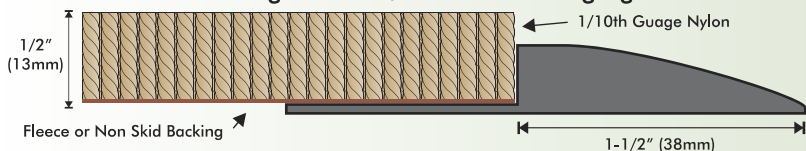

- Smooth and dense 38 ounce nylon carpet
- Over 40 colors to choose from including white. Custom dyed colors available.
- Low profile vinyl edging available
- Custom shapes and sizes

Product Specifications

Graphic Method:	Inlaid and Flat Carved
Fiber Weight:	38 ounces per square yard
Total Weight:	68 ounces per square yard
Construction:	Tufted Textile
Backing:	Fleece (Standard) or Non Skid
Edging:	<ul style="list-style-type: none"> • Low Profile Vinyl Edging (Standard) • Bound • Serged
Thickness:	1/2" (13mm)
Face Fiber:	Nylon
Testing:	Passes- ASTM-D-2859 Pill Test Class 2- Flooring Radiant Panel Test (ASTM-E-648); Less than 450-NBS Smoke Chamber Test; Anti-Static- Yes Test
Durability:	7 ●●●●●●○
Warranty:	1 year
Order Time:	3-4 weeks after signed art proof

Low Profile Reducer Edging

Standard Sizes

18" x 24"	3' x 12'	6' x 10'
2' x 3'	4' x 6'	6' x 12'
3' x 4'	4' x 8'	6' x 20'
3' x 5'	4' x 10'	8' x 20'
3' x 6'	4' x 12'	12' x 12'
3' x 8'	6' x 6'	
3' x 10'	6' x 8'	

Custom Sizes

Custom : Custom shapes and sizes available

Cross Section of Designer 38 w/ Low Profile Edging

Designer 38 Base and Inlay Colors

▲ 458 Wild Violet	242 Terra Rose	243 Indian Peach	364 Rhubarb	252 Coronado Coral	262 Russet	394 Cranberry Wine
▲ 898 Rich Walnut	132 Caramel Cream	753 Sandstone	726 Suede Beige	142 Camel	834 Mauve Haze	636 Moss
▲ 892 Chocolate	698 Laurel	671 Windsor Green	645 Aquarelle	575 Grecian Blue	684 Blue Spruce	566 Catalina Turquoise
▲ 594 Flag Blue	949 Slate	930 Taupe-stone	952 Chalet Grey	525 Montego Bay	464 Dusty Violet	696 Intense Emerald
▲ 383 Cardinal Red	152 Wild Honey	555 Caymen Blue	565 Teal	594 Flag Blue	989 Char Grey	406 Sable
▲ 493 Purple Royale	998 Jet Black	401 Regency	402 Royalty	403 Jade	404 Emerald	405 Dusk
▲ 407 Cobalt	408 Sterling	DM Red	DM White	DM Orange	DM Yellow	DM Green