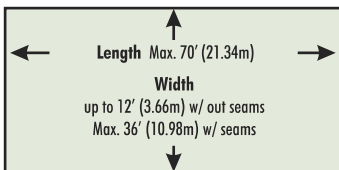

Custom Sizes

Custom : Custom shapes and sizes available