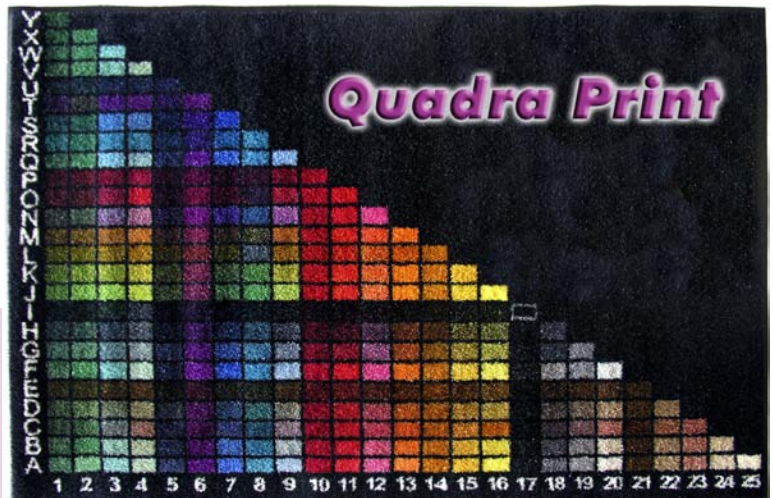

Rubber Backing ▲

Quadra Print Base and Logo Colors