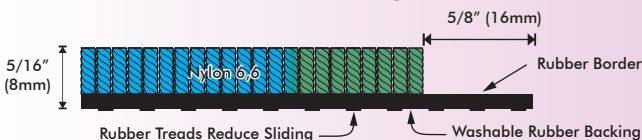

Cross Section of Quadra Print