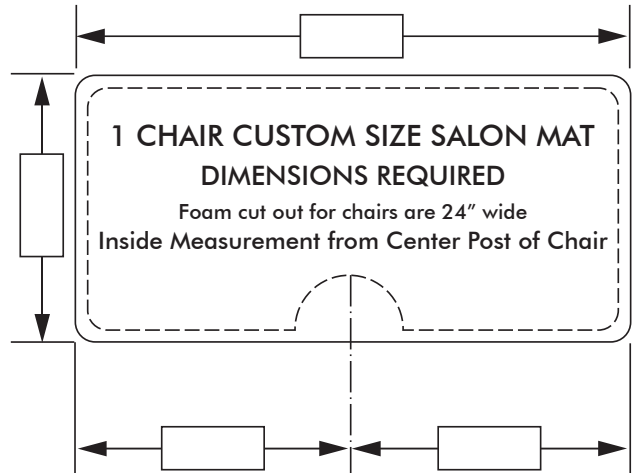

Available in two thicknesses
1/2" and 7/8"

SIZES

Standard: See *SALON MAT SIZE CHART* for drawing of the following sizes:

- 2' x 3' Shampoo Mat
- 3' x 3.5' Rectangle
- 3' x 3.5' Semi-Circle
- 3' x 4' Rectangle
- 3' x 4' Semi-Circle
- 3' x 4.5' Rectangle
- 3' x 4.5' Semi-Circle
- 3' x 5' Rectangle
- 3' x 5' Semi-Circle
- 4' x 5' Rectangle
- 4' x 5' Semi-Circle

- Available Styles:
- Marbelized- 36", 48", 60" widths available; Up to 75' length
 - Diamond Plate- 36", 48", 60" widths available; Up to 75' length
 - Reflex- 36", 48", 60" widths available; Up to 75' length
 - Wood Look- 36", 48" widths available; Up to 75' length
 - Tough Hide- 36", 48" widths available; Up to 75' length