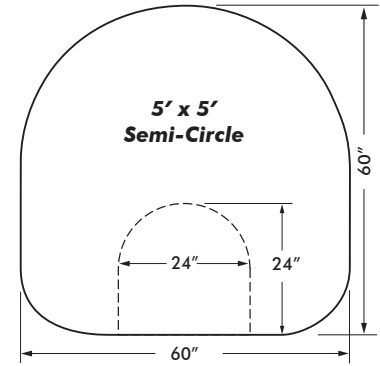

Available in:

- Marbelized (Solid Black Only)
- Diamond Plate
- Reflex (Solid Black- Glossy Only)