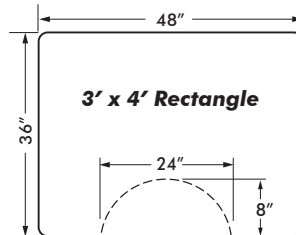

Available in:

- Marbelized • Diamond Plate
- Wood Look • Tough Hide • Reflex