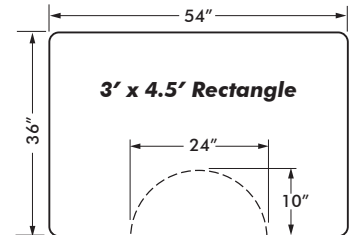

Available in:

- Marbelized • Diamond Plate
- Wood Look • Tough Hide • Reflex