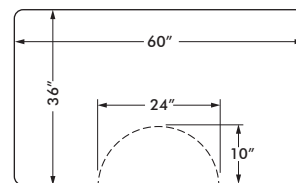

See *SALON MAT SIZE CHART* for standard sized diagrams.

See *CUSTOM SIZE SALON MAT* for instructions on how to order a custom salon mat.

Example of 3' x 5' Semi-Circle w/ Foam Cut Out for Salon Chair

Example of 3' x 5' Rectangle w/ Foam Cut Out for Salon Chair

Available in two thicknesses
1/2" and 7/8"

SIZES

Standard: See *SALON MAT SIZE CHART* for drawing of the following sizes:

- 2' x 3' Shampoo Mat
- 3' x 3.5' Rectangle
- 3' x 3.5' Semi-Circle
- 3' x 4' Rectangle
- 3' x 4' Semi-Circle
- 3' x 4.5' Rectangle
- 3' x 4.5' Semi-Circle
- 3' x 5' Rectangle
- 3' x 5' Semi-Circle
- 4' x 5' Rectangle
- 4' x 5' Semi-Circle

SIZE	ACTUAL SIZE	PRODUCT CODE	1	2-9	10-24	25+	WEIGHT
2' x 3'- Shampoo	24" x 36"- Rectangle	SWL-2436R-DS	50.80	47.60	46.20	43.60	12.0
3' x 3.5'- Rectangle	36" x 42"- Rectangle	SWL-3642R-DS	123.60	116.20	112.60	106.40	15.8
3' x 3.5'- Semi-Circle	36" x 42"- Semi-Circle	SWL-3642S-DS	123.60	116.20	112.60	106.40	15.8
3' x 4'- Rectangle	36" x 48"- Rectangle	SWL-3648R-DS	113.20	106.40	103.00	97.40	24.0
3' x 4'- Semi-Circle	36" x 48"- Semi-Circle	SWL-3648S-DS	113.20	106.40	103.00	97.40	24.0
3' x 4.5'- Rectangle	36" x 54"- Rectangle	SWL-3654R-DS	154.60	145.40	140.60	132.80	20.3
3' x 4.5'- Semi-Circle	36" x 54"- Semi-Circle	SWL-3654S-DS	154.60	145.40	140.60	132.80	20.3
3' x 5'- Rectangle	36" x 60"- Rectangle	SWL-3660R-DS	141.20	132.60	128.40	121.40	30.0
3' x 5'- Semi-Circle	36" x 60"- Semi-Circle	SWL-3660S-DS	141.20	132.60	128.40	121.40	30.0
4' x 5'- Rectangle	48" x 60"- Rectangle	SWL-4860R-DS	191.80	180.20	174.40	164.80	40.0
4' x 5'- Semi-Circle	48" x 60"- Semi-Circle	SWL-4860S-DS	191.80	180.20	174.40	164.80	40.0
3' Width w/ Cut Outs	36" Width w/ Cut Outs	SWL-36-DS	10.40	10.00	9.60	9.00	2.0
4' Width w/ Cut Outs	48" Width w/ Cut Outs	SWL-48-DS	10.40	10.00	9.60	9.00	2.0