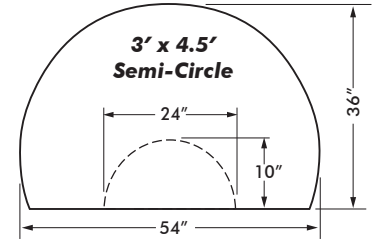

Available in:

- Marbelized • Diamond Plate
- Wood Look • Tough Hide • Reflex