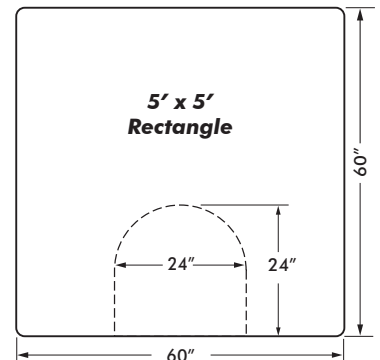

Available in:

- Marbelized (Solid Black Only)
- Diamond Plate
- Reflex (Solid Black- Glossy Only)