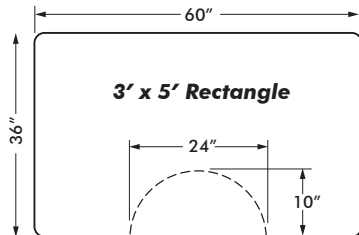

Available in:

- Marbelized • Diamond Plate
- Wood Look • Tough Hide • Reflex