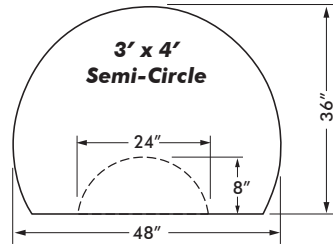

Available in:

- Marbelized • Diamond Plate
- Wood Look • Tough Hide • Reflex