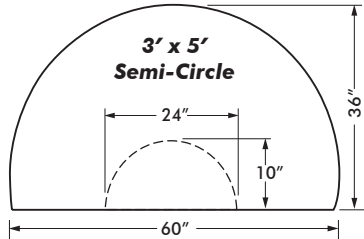

Available in:

- Marbelized • Diamond Plate
- Wood Look • Tough Hide • Reflex