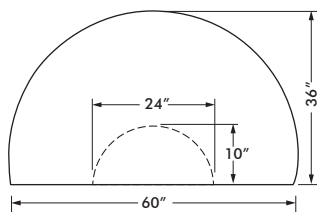

See *SALON MAT SIZE CHART* for standard sized diagrams.

See *CUSTOM SIZE SALON MAT* for instructions on how to order a custom salon mat.

Example of 3' x 5' Semi-Circle w/ Foam Cut Out for Salon Chair

Example of 3' x 5' Rectangle w/ Foam Cut Out for Salon Chair

Available in two thicknesses
1/2" and 7/8"

SIZES

Standard: See *SALON MAT SIZE CHART* for drawing of the following sizes:

- 2' x 3' Shampoo Mat
- 3' x 3.5' Rectangle
- 3' x 3.5' Semi-Circle
- 3' x 4' Rectangle
- 3' x 4' Semi-Circle
- 3' x 4.5' Rectangle
- 3' x 4.5' Semi-Circle
- 3' x 5' Rectangle
- 3' x 5' Semi-Circle
- 4' x 5' Rectangle
- 4' x 5' Semi-Circle

SIZE	ACTUAL SIZE	PRODUCT CODE	1	2-9	10-24	25+	WEIGHT
2' x 3'- Shampoo	24" x 36"- Rectangle	SWL-2436R-DS	50.80	47.60	46.20	43.60	12.0
3' x 3.5'- Rectangle	36" x 42"- Rectangle	SWL-3642R-DS	123.60	116.20	112.60	106.40	15.8
3' x 3.5'- Semi-Circle	36" x 42"- Semi-Circle	SWL-3642S-DS	123.60	116.20	112.60	106.40	15.8
3' x 4'- Rectangle	36" x 48"- Rectangle	SWL-3648R-DS	113.20	106.40	103.00	97.40	24.0
3' x 4'- Semi-Circle	36" x 48"- Semi-Circle	SWL-3648S-DS	113.20	106.40	103.00	97.40	24.0
3' x 4.5'- Rectangle	36" x 54"- Rectangle	SWL-3654R-DS	154.60	145.40	140.60	132.80	20.3
3' x 4.5'- Semi-Circle	36" x 54"- Semi-Circle	SWL-3654S-DS	154.60	145.40	140.60	132.80	20.3
3' x 5'- Rectangle	36" x 60"- Rectangle	SWL-3660R-DS	141.20	132.60	128.40	121.40	30.0
3' x 5'- Semi-Circle	36" x 60"- Semi-Circle	SWL-3660S-DS	141.20	132.60	128.40	121.40	30.0
4' x 5'- Rectangle	48" x 60"- Rectangle	SWL-4860R-DS	191.80	180.20	174.40	164.80	40.0
4' x 5'- Semi-Circle	48" x 60"- Semi-Circle	SWL-4860S-DS	191.80	180.20	174.40	164.80	40.0
3' Width w/ Cut Outs	36" Width w/ Cut Outs	SWL-36-DS	10.40	10.00	9.60	9.00	2.0
4' Width w/ Cut Outs	48" Width w/ Cut Outs	SWL-48-DS	10.40	10.00	9.60	9.00	2.0