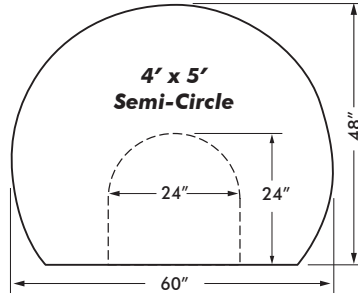

Available in:

- Marbelized • Diamond Plate
- Wood Look • Tough Hide • Reflex