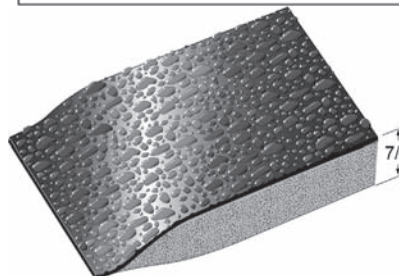

## 1/2" or 7/8" Salon Anti-Fatigue Matting

- Beautiful high-gloss pebble surface of non-porous Koroseal vinyl. Great look for nature themed salons.
- Full 1/8" thick top surface provides resistance to punctures from heels, cart traffic, tears, cuts, and is over three times more abrasion resistant than competing products.
- A super resilient closed cell polymeric sponge base provides exceptional buoyancy to reduce fatigue plus a surface for the toughest environments.
- Available in standard stock sizes and custom sized lengths. See *CUSTOM SIZE SALON MAT* worksheet for dimensions needed. See *SALON MAT SIZE CHART* for the specifications of the standard sizes.

### Product Specifications

|                      |  |
|----------------------|--|
| <b>Construction:</b> | 1/8" Non Porous Koroseal Vinyl Surface           |
| <b>Backing:</b>      | Closed Cell Polymeric Spongue                    |
| <b>Edging:</b>       | Beveled Edging                                   |
| <b>Thickness:</b>    | 1/2" or 7/8"                                     |
| <b>Surface:</b>      | High Gloss Non Porous Vinyl                      |
| <b>Durability:</b>   | 6 ●●●●●○   |
| <b>Warranty:</b>     | Conditional 2 year                               |
| <b>Order Time:</b>   | Stock sizes- 2-3 weeks<br>Custom sizes 3-4 weeks |

See SALON MAT SIZE CHART for standard sized diagrams.

See CUSTOM SIZE SALON MAT for instructions on how to order a custom salon mat.

Example of 3' x 5' Semi-Circle w/ Foam Cut Out for Salon Chair

Example of 3' x 5' Rectangle w/ Foam Cut Out for Salon Chair

Available in two thicknesses  
1/2" and 7/8"