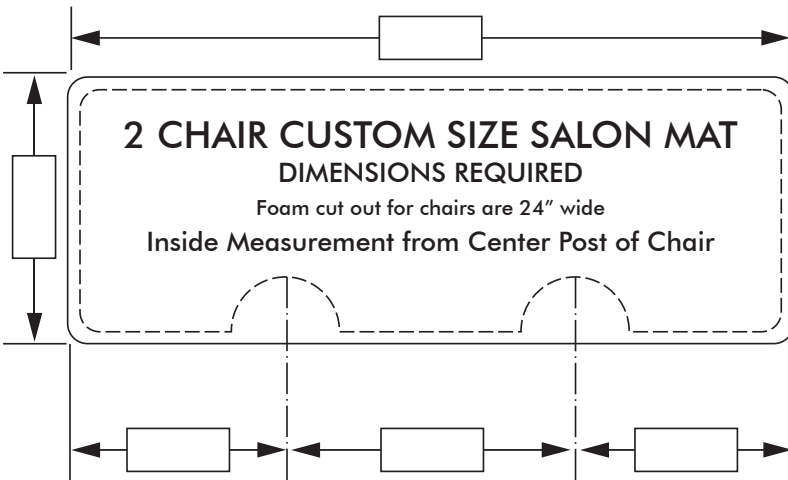

- Available Styles:
- Marbelized- 36", 48", 60" widths available; Up to 75' length
  - Diamond Plate- 36", 48", 60" widths available; Up to 75' length
  - Reflex- 36", 48", 60" widths available; Up to 75' length
  - Wood Look- 36", 48" widths available; Up to 75' length
  - Tough Hide- 36", 48" widths available; Up to 75' length