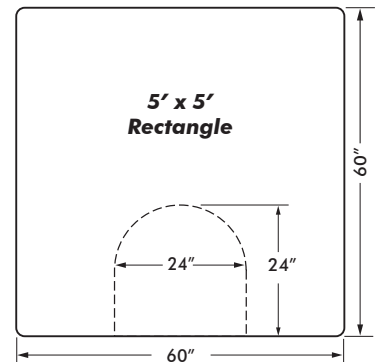

Available in:

- Marbelized (Solid Black Only)
- Diamond Plate
- Reflex (Solid Black- Glossy Only)