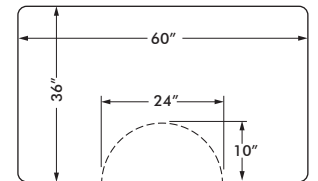

### Product Specifications

|                      |  |
|----------------------|--|
| <b>Construction:</b> | 1/8" Non Porous Koroseal Vinyl Surface           |
| <b>Backing:</b>      | Closed Cell Polymeric Spongue                    |
| <b>Edging:</b>       | Beveled Edging                                   |
| <b>Thickness:</b>    | 1/2" or 7/8"                                     |
| <b>Surface:</b>      | High Gloss Non Porous Vinyl                      |
| <b>Durability:</b>   | 6 ●●●●●○   |
| <b>Warranty:</b>     | Conditional 2 year                               |
| <b>Order Time:</b>   | Stock sizes- 2-3 weeks<br>Custom sizes 3-4 weeks |

See SALON MAT SIZE CHART for standard sized diagrams.

See CUSTOM SIZE SALON MAT for instructions on how to order a custom salon mat.

Example of 3' x 5' Semi-Circle w/ Foam Cut Out for Salon Chair

Example of 3' x 5' Rectangle w/ Foam Cut Out for Salon Chair

### Tough Hide Colors

SIZES

**Standard:** See SALON MAT SIZE CHART for drawing of the following sizes:

- 2' x 3' Shampoo Mat
- 3' x 3.5' Rectangle
- 3' x 3.5' Semi-Circle
- 3' x 4' Rectangle
- 3' x 4' Semi-Circle
- 3' x 4.5' Rectangle
- 3' x 4.5' Semi-Circle
- 3' x 5' Rectangle
- 3' x 5' Semi-Circle
- 4' x 5' Rectangle
- 4' x 5' Semi-Circle