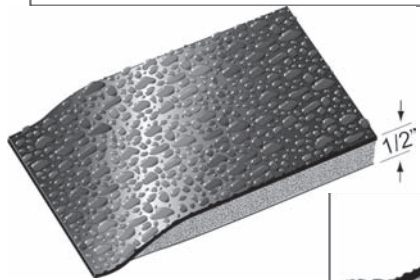

## 1/2" or 7/8" Salon Anti-Fatigue Matting

- Beautiful high-gloss pebble surface of non-porous Koroseal vinyl. Great look for nature themed salons.
- Full 1/8" thick top surface provides resistance to punctures from heels, cart traffic, tears, cuts, and is over three times more abrasion resistant than competing products.
- A super resilient closed cell polymeric sponge base provides exceptional buoyancy to reduce fatigue plus a surface for the toughest environments.
- Available in standard stock sizes and custom sized lengths. See *CUSTOM SIZE SALON MAT* worksheet for dimensions needed. See *SALON MAT SIZE CHART* for the specifications of the standard sizes.

### Product Specifications

|                      |  |
|----------------------|--|
| <b>Construction:</b> | 1/8" Non Porous Koroseal Vinyl Surface           |
| <b>Backing:</b>      | Closed Cell Polymeric Spongue                    |
| <b>Edging:</b>       | Beveled Edging                                   |
| <b>Thickness:</b>    | 1/2" or 7/8"                                     |
| <b>Surface:</b>      | High Gloss Non Porous Vinyl                      |
| <b>Durability:</b>   | 6 ●●●●●○   |
| <b>Warranty:</b>     | Conditional 2 year                               |
| <b>Order Time:</b>   | Stock sizes- 2-3 weeks<br>Custom sizes 3-4 weeks |

See SALON MAT SIZE CHART for standard sized diagrams.

See CUSTOM SIZE SALON MAT for instructions on how to order a custom salon mat.

Example of 3' x 5' Semi-Circle w/ Foam Cut Out for Salon Chair

Example of 3' x 5' Rectangle w/ Foam Cut Out for Salon Chair

Available in two thicknesses  
1/2" and 7/8"