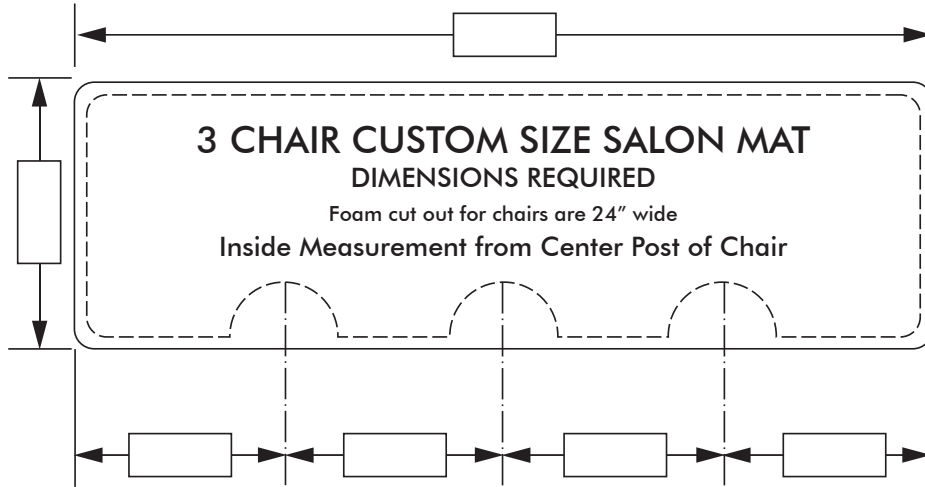

- Available Styles:
- Marbelized- 36", 48", 60" widths available; Up to 75' length
  - Diamond Plate- 36", 48", 60" widths available; Up to 75' length
  - Reflex- 36", 48", 60" widths available; Up to 75' length
  - Wood Look- 36", 48" widths available; Up to 75' length
  - Tough Hide- 36", 48" widths available; Up to 75' length