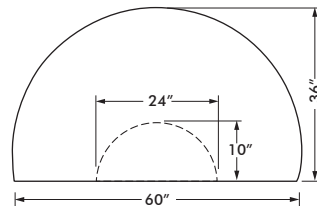

### Product Specifications

|                      |  |
|----------------------|--|
| <b>Construction:</b> | 1/8" Non Porous Koroseal Vinyl Surface           |
| <b>Backing:</b>      | Closed Cell Polymeric Spongue                    |
| <b>Edging:</b>       | Beveled Edging                                   |
| <b>Thickness:</b>    | 1/2" or 7/8"                                     |
| <b>Surface:</b>      | High Gloss Non Porous Vinyl                      |
| <b>Durability:</b>   | 6 ●●●●●○   |
| <b>Warranty:</b>     | Conditional 2 year                               |
| <b>Order Time:</b>   | Stock sizes- 2-3 weeks<br>Custom sizes 3-4 weeks |

See SALON MAT SIZE CHART for standard sized diagrams.

See CUSTOM SIZE SALON MAT for instructions on how to order a custom salon mat.

Example of 3' x 5' Semi-Circle w/ Foam Cut Out for Salon Chair

Example of 3' x 5' Rectangle w/ Foam Cut Out for Salon Chair

### Tough Hide Colors

SIZES

**Standard:** See SALON MAT SIZE CHART for drawing of the following sizes:

- 2' x 3' Shampoo Mat
- 3' x 3.5' Rectangle
- 3' x 3.5' Semi-Circle
- 3' x 4' Rectangle
- 3' x 4' Semi-Circle
- 3' x 4.5' Rectangle
- 3' x 4.5' Semi-Circle
- 3' x 5' Rectangle
- 3' x 5' Semi-Circle
- 4' x 5' Rectangle
- 4' x 5' Semi-Circle