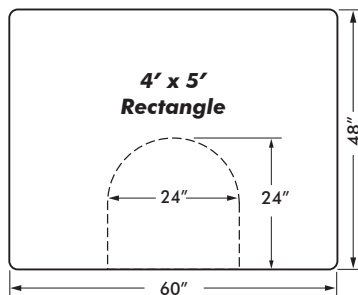

Available in:

- Marbelized • Diamond Plate
- Wood Look • Tough Hide • Reflex