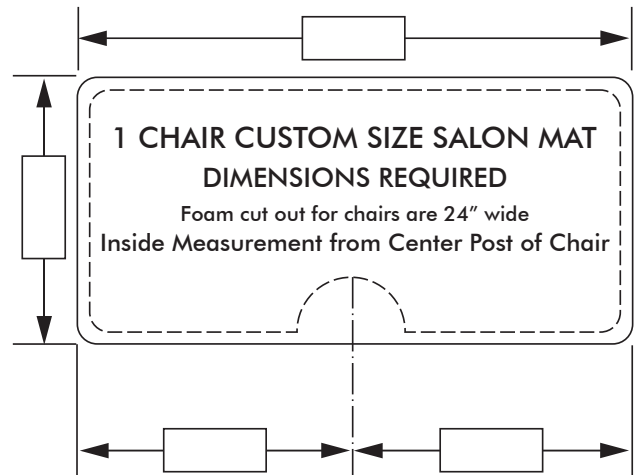

- Available Styles:
- Marbelized- 36", 48", 60" widths available; Up to 75' length
  - Diamond Plate- 36", 48", 60" widths available; Up to 75' length
  - Reflex- 36", 48", 60" widths available; Up to 75' length
  - Wood Look- 36", 48" widths available; Up to 75' length
  - Tough Hide- 36", 48" widths available; Up to 75' length