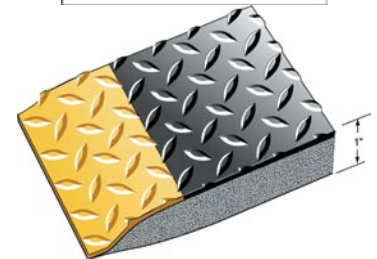

Diamond Plate Anti-Fatigue

9/16" or 1" Anti-Fatigue Matting

- Diamond Plate Anti-Fatigue matting is the benchmark for comparison to all other industrial anti-fatigue mats.
- This strong performer suffers no deterioration from weathering and ozone exposure and is self extinguishing when tested in accordance with FMVSS-302.
- These mats offer excellent durability following exposure to many organic and inorganic industrial chemicals.
- Diamond Plate Anti-Fatigue far exceeds the competition with it's closed cell polymeric sponge base that produces the incredibly soft and resilient rebound properties needed in a rigorous manufacturing environment.
- This industrial standard is available in two styles. A heavy duty 9/16" thick or a super duty full 1" thick product.
- Both styles are available in individual mats or full roll lengths of 24", 36", 48", 60", 72" and 96" widths.

Product Specifications

Construction:	Heavy Duty Diamond Plate Surface
Backing:	Closed Cell Polymer Sponge
Edging:	Beveled Edging
Thickness:	9/16" or 1"
Surface:	Diamond Plate Surface
Durability:	8 ●●●●●●●○
Warranty:	1 year
Order Time:	2 week

Available in two thicknesses
9/16" and 1"

Diamond Plate Colors

Solid Black

Black/Yellow

Solid Gray

Gray/Yellow

SIZES

Standard: 24" x 36", 36" x 60"

Widths Available- 2', 3', 4' and 5'. 6' and 8' avilable w/ visible seam running the length on the mat.

Colors Available- Solid Black, Black/Yellow, Solid Gray, Gray/Yellow

Yellow Border- Runs down the 2 long sides.