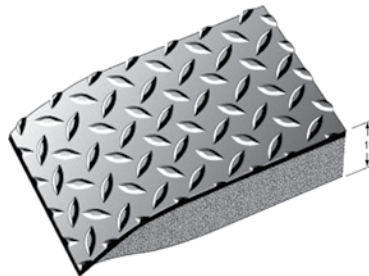

Diamond Plate Anti-Fatigue

9/16" or 1" Anti-Fatigue Matting

- Diamond Plate Anti-Fatigue matting is the benchmark for comparison to all other industrial anti-fatigue mats.
- This strong performer suffers no deterioration from weathering and ozone exposure and is self extinguishing when tested in accordance with FMVSS-302.
- These mats offer excellent durability following exposure to many organic and inorganic industrial chemicals.
- Diamond Plate Anti-Fatigue far exceeds the competition with it's closed cell polymeric sponge base that produces the incredibly soft and resilient rebound properties needed in a rigorous manufacturing environment.
- This industrial standard is available in two styles. A heavy duty 9/16" thick or a super duty full 1" thick product.
- Both styles are available in individual mats or full roll lengths of 24", 36", 48", 60", 72" and 96" widths.

Product Specifications

Construction:	Heavy Duty Diamond Plate Surface
Backing:	Closed Cell Polymer Sponge
Edging:	Beveled Edging
Thickness:	9/16" or 1"
Surface:	Diamond Plate Surface
Durability:	8 ●●●●●●●○
Warranty:	1 year
Order Time:	2 week

Available in two thicknesses
9/16" and 1"

Diamond Plate Colors

Solid Black

Black/Yellow

Solid Gray

Gray/Yellow

SIZES

Standard: 24" x 36", 36" x 60"

Roll: 2' x 75', 3' x 75', 4' x 75', 5' x 75'

Custom: 2', 3', 4', 5' width by custom lengths to 75 lin. ft. in one foot increments. 6' and 8' widths available w/ visible seam running the length on the mat. 5'- Solid Black and Black/Yellow only 6', 8'- Solid Black only