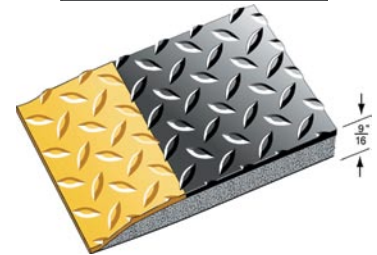

Diamond Plate Anti-Fatigue

9/16" or 1" Anti-Fatigue Matting

- Diamond Plate Anti-Fatigue matting is the benchmark for comparison to all other industrial anti-fatigue mats.
- This strong performer suffers no deterioration from weathering and ozone exposure and is self extinguishing when tested in accordance with FMVSS-302.
- These mats offer excellent durability following exposure to many organic and inorganic industrial chemicals.
- Diamond Plate Anti-Fatigue far exceeds the competition with it's closed cell polymeric sponge base that produces the incredibly soft and resilient rebound properties needed in a rigorous manufacturing environment.
- This industrial standard is available in two styles. A heavy duty 9/16" thick or a super duty full 1" thick product.
- Both styles are available in individual mats or full roll lengths of 24", 36", 48", 60", 72" and 96" widths.

Product Specifications

Construction:	Heavy Duty Diamond Plate Surface
Backing:	Closed Cell Polymer Sponge
Edging:	Beveled Edging
Thickness:	9/16" or 1"
Surface:	Diamond Plate Surface
Durability:	8 ●●●●●●●○
Warranty:	1 year
Order Time:	2 week

Available in two thicknesses
9/16" and 1"

Diamond Plate Colors

Solid Black

Black/Yellow

Solid Gray

Gray/Yellow

SIZES

Standard: 24" x 36", 36" x 60"

Widths Available- 2', 3', 4' and 5'. 6' and 8' avilable w/ visible seam running the length on the mat.

Colors Available- Solid Black, Black/Yellow, Solid Gray, Gray/Yellow

Yellow Border- Runs down the 2 long sides.