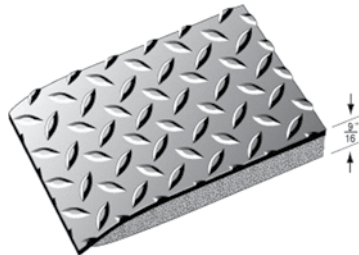

Diamond Plate Anti-Fatigue

9/16" or 1" Anti-Fatigue Matting

- Diamond Plate Anti-Fatigue matting is the benchmark for comparison to all other industrial anti-fatigue mats.
- This strong performer suffers no deterioration from weathering and ozone exposure and is self extinguishing when tested in accordance with FMVSS-302.
- These mats offer excellent durability following exposure to many organic and inorganic industrial chemicals.
- Diamond Plate Anti-Fatigue far exceeds the competition with it's closed cell polymeric sponge base that produces the incredibly soft and resilient rebound properties needed in a rigorous manufacturing environment.
- This industrial standard is available in two styles. A heavy duty 9/16" thick or a super duty full 1" thick product.
- Both styles are available in individual mats or full roll lengths of 24", 36", 48", 60", 72" and 96" widths.

Product Specifications

Construction:	Heavy Duty Diamond Plate Surface
Backing:	Closed Cell Polymer Sponge
Edging:	Beveled Edging
Thickness:	9/16" or 1"
Surface:	Diamond Plate Surface
Durability:	8 ●●●●●●●○
Warranty:	1 year
Order Time:	2 week

Available in two thicknesses
9/16" and 1"

Diamond Plate Colors

Solid Black

Black/Yellow

Solid Gray

Gray/Yellow

SIZES

Standard: 24" x 36", 36" x 60"

Widths Available- 2', 3', 4' and 5'. 6' and 8' avilable w/ visible seam running the length on the mat.

Colors Available- Solid Black, Black/Yellow, Solid Gray, Gray/Yellow

Yellow Border- Runs down the 2 long sides.