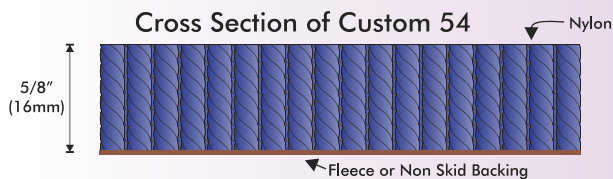

Fiber Weight:	50-58 ounces per square yard
Total Weight:	80-88 ounces per square yard
Construction:	Tufted Textile
Backing:	Fleece (Standard) or Non Skid
Edging:	<ul style="list-style-type: none"> • Bound (Standard) • Serged • High Profile Vinyl Edging
Thickness:	5/8" (16mm)
Face Fiber:	Nylon
Testing:	Passes- ASTM-D-2859 Pill Test
Durability:	7 ●●●●●○
Warranty:	1 year
Order Time:	2-3 weeks

Standard Sizes

18" x 24"	3' x 12'	6' x 10'
2' x 3'	4' x 6'	6' x 12'
3' x 4'	4' x 8'	6' x 20'
3' x 5'	4' x 10'	8' x 20'
3' x 6'	4' x 12'	12' x 12'
3' x 8'	6' x 6'	
3' x 10'	6' x 8'	

Bound Edging Standard

Custom Sizes

Custom : Custom shapes and sizes available

High Profile Vinyl Edging

Cross Section of Custom 54

Available Custom 54 Colors

Call for more colors. Custom colors available

Phone: **800-295-3932**
 Fax: 706-937-4425
 email: directmat@directmat.com
 website: www.directmat.com

Direct Mat
 PO Box 1068
 Ringgold, GA 30736

Custom 54- Plain w/ Bound Edging (Page 33)

SIZE	ACTUAL SIZE		1	2-9	10-24	25+	WEIGHT
18" x 24"	18" x 24"	\$	59.40	\$ 56.00	\$ 54.00	\$ 51.20	3.5
2' x 3'	2' x 3'		85.20	80.00	77.40	73.20	7.0
3' x 4'	3' x 4'		127.40	119.60	116.00	109.40	14.5
3' x 5'	3' x 5'		156.80	147.40	142.60	134.80	18.0
3' x 6'	3' x 6'		186.40	175.20	169.60	160.20	21.5
3' x 8'	3' x 8'		245.40	230.80	223.40	211.00	29.0
3' x 10'	3' x 10'		304.60	286.40	277.20	261.80	36.0
3' x 12'	3' x 12'		363.60	341.60	330.80	312.60	43.0
4' x 6'	4' x 6'		242.60	228.00	220.60	208.40	29.0
4' x 8'	4' x 8'		319.20	300.20	290.60	274.60	38.5
4' x 10'	4' x 10'		396.00	372.20	360.20	340.60	48.0
4' x 12'	4' x 12'		472.60	444.40	430.20	406.40	57.5
6' x 6'	6' x 6'		354.60	333.20	322.80	304.80	43.0
6' x 8'	6' x 8'		466.60	438.60	424.60	401.40	57.5
6' x 10'	6' x 10'		578.80	544.00	526.80	498.00	72.0
6' x 12'	6' x 12'		691.00	649.60	628.80	594.20	86.5
8' x 12'	8' x 12'		909.00	854.40	827.00	781.60	115.0
12' x 12'	12' x 12'		1,345.40	1,264.60	1,224.40	1,157.00	173.0
1' x 1'	1' x 1'		16.75	15.75	15.25	14.40	1.2