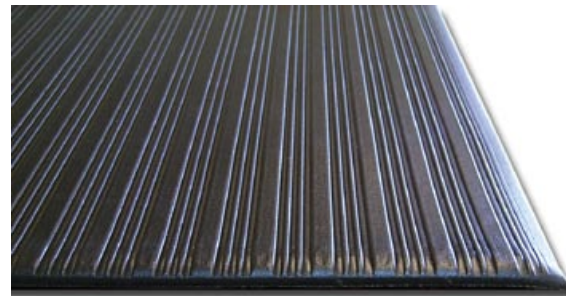

Product Specifications

Construction:	3/8" mil Closed Cell Vinyl
Backing:	Closed Cell Vinyl
Edging:	Beveled Edging
Thickness:	3/8" (10 mm)
Surface:	Ribbed Vinyl Cushion
Durability:	4 ●●●●○○○○○
Warranty:	1 year
Order Time:	1 week

1. **SIZES**
2. **Standard:** 2' x 3', 3' x 5', 3' x 12',
   - **Roll:** 2' x 60', 3' x 60', 4' x 60', 6' x 60'
   - **Custom:** 2', 3', 4', 6' width by custom lengths to 60' in one foot increments