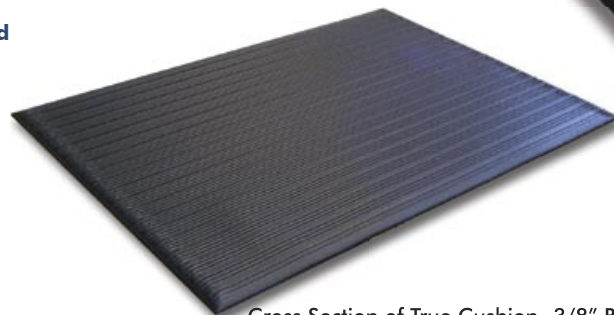

3/8" Textured True Cushion is an economical, textured surfaced anti-fatigue mat. Ideal for moderate traffic areas.

True Cushion- 3/8" Textured

3/8" Textured Anti-Fatigue Matting

- Reduces leg and back fatigue
- Available with yellow border
- Reduces noise
- Custom lengths available

True Cushion- Textured

Charcoal

Gray

Available w/ Yellow Border (Charcoal Only)

3/8" Textured True Cushion is an economical, textured surfaced anti-fatigue mat. Ideal for moderate traffic areas.

True Cushion- 3/8" Ribbed

- SIZES**
- Standard:** 2' x 3', 3' x 5', 3' x 12',
 - Roll:** 2' x 60', 3' x 60', 4' x 60', 6' x 60'
 - Custom:** 2', 3', 4', 6' width by custom lengths to 60' in one foot increments

Vinyl Cushion w/ Beveled Edging

True Cushion- Ribbed

Charcoal

Gray

1/2" Heavy Duty True Cushion is designed for moderate to heavy use. Beveled on all sides, this mat is an ideal candidate for higher traffic areas that need good comfort and cushion.