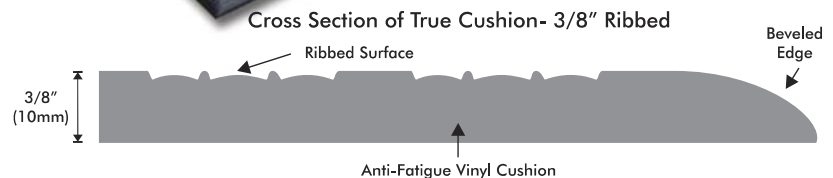

- SIZES**
- Standard:** 2' x 3', 3' x 5', 3' x 12',
 - Roll:** 2' x 60', 3' x 60', 4' x 60', 6' x 60'
 - Custom:** 2', 3', 4', 6' width by custom lengths to 60' in one foot increments

Vinyl Cushion w/ Beveled Edging

True Cushion- Ribbed

Charcoal

Gray

1/2" Heavy Duty True Cushion is designed for moderate to heavy use. Beveled on all sides, this mat is an ideal candidate for higher traffic areas that need good comfort and cushion.