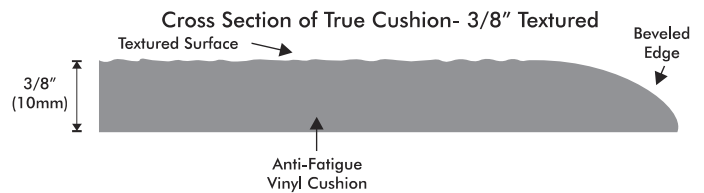

- SIZES**
- Standard:** 2' x 3', 3' x 5', 3' x 12',
 - Roll:** 2' x 60', 3' x 60', 4' x 60', 6' x 60'
 - Custom:** 2', 3', 4', 6' width by custom lengths to 60' in one foot increments

Vinyl Cushion w/ Beveled Edging

True Cushion- Textured

Charcoal

Gray

Available w/ Yellow Border (Charcoal Only)

3/8" Textured True Cushion is an economical, textured surfaced anti-fatigue mat. Ideal for moderate traffic areas.

True Cushion- 3/8" Ribbed

3/8" Ribbed Anti-Fatigue Matting

- Reduces leg and back fatigue
- Reduces noise
- Custom lengths available

Product Specifications

Construction:	3/8" mil Closed Cell Vinyl
Backing:	Closed Cell Vinyl
Edging:	Beveled Edging
Thickness:	3/8" (10 mm)
Surface:	Ribbed Vinyl Cushion
Durability:	4 ●●●●○○○○○
Warranty:	1 year
Order Time:	1 week