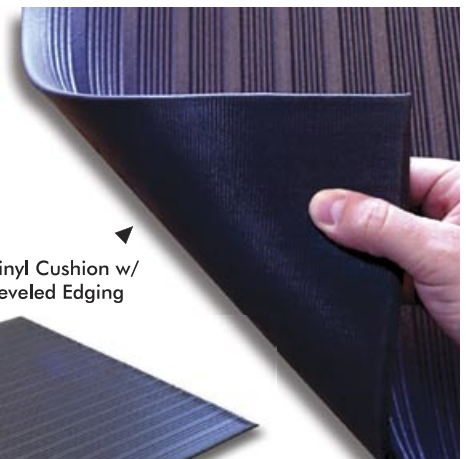

Product Specifications

Construction:	3/8" mil Closed Cell Vinyl
Backing:	Closed Cell Vinyl
Edging:	Beveled Edging
Thickness:	3/8" (10 mm)
Surface:	Ribbed Vinyl Cushion
Durability:	4 ●●●●○○○○○
Warranty:	1 year
Order Time:	1 week

1. **SIZES**
2. **Standard:** 2' x 3', 3' x 5', 3' x 12',
   - **Roll:** 2' x 60', 3' x 60', 4' x 60', 6' x 60'
   - **Custom:** 2', 3', 4', 6' width by custom lengths to 60' in one foot increments