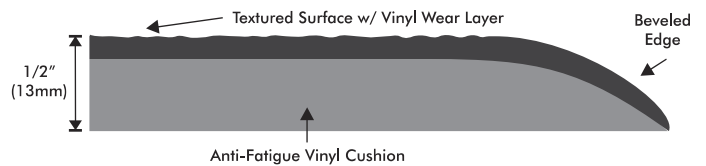

True Cushion- 1/2" Heavy Duty Colors

▲ Charcoal

▲ Gray

Cross Section of True Cushion- Heavy Duty

Our 1/2" 80 mil Solid Vinyl Surface True Cushion is a durable, smooth surfaced anti-fatigue mat. Ideal for heavy use areas for excellent comfort and cushion.

- Durable 80 mil smooth solid vinyl surface
- Tapered edges provide smooth transition

Product Specifications

Construction:	420 mil Closed Cell Vinyl
Backing:	Closed Cell Vinyl
Edging:	Tapered Edging
Thickness:	1/2" (13mm)
Surface:	80 mil Solid Vinyl
Durability:	9 ●●●●●●●○○
Warranty:	1 year
Order Time:	1 week