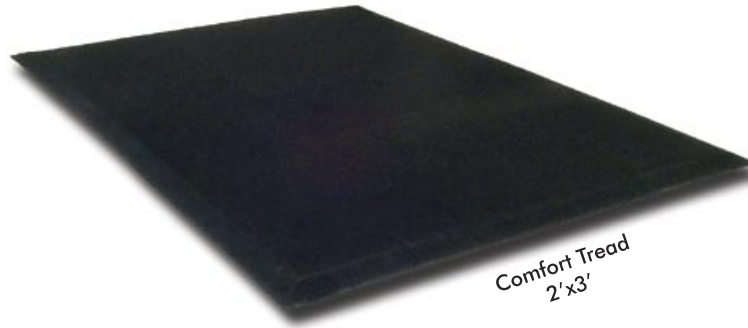

Comfort Tread

Comfort Tread is made of high quality rubber for cushion and support. Rubber base makes this mat chemical and grease resistant.

1/2" Texture Top Rubber Anti-Fatigue Matting

- Also available with interlocking centers and ends so they are easily expandable
- Heavy duty vulcanized rubber construction
- Textured surface for easy standing and traction
- Beveled edges provides a smooth transition

Product Specifications

Construction:	Molded
Backing:	Heavy Duty Vulcanized Rubber
Edging:	Molded Beveled Rubber
Thickness:	1/2" (13mm)
Surface:	Textured Rubber
Durability:	8 ●●●●●●●○
Warranty:	2 year
Order Time:	1 week

SIZES

Standard:

- Full- 1/2" x 28" x 36"
- Center- 1/2" x 28" x 34"
- End- 1/2" x 28" x 34"

Beveled Edge

Rubber Backing

Cross Section View Of Comfort Tread

Comfort Tread- interlocking Ends Available

Comfort Tread- 1/2" (Page 13)