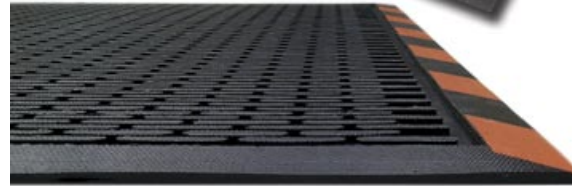

Power Scrape- Heavy Duty is a durable and versatile scraper mat excellent for use outside any entrance. Power Scrape- Heavy Duty is reversible. It's special Tread Top surface scrapes dirt, ice and snow off of shoes and away from flooring. It's special anti-fatigue bottom helps cushion long term standing.

Power Scrape- Heavy Duty

1/4" Reversible Nitrile Rubber Scraper Mat

- Nitrile rubber construction makes mat durable and oil and chemical resistant
- Special anti-fatigue backing minimizes mat movement and is reversible
- OSHA color borders available
- Custom logo available (see below)

Product Specifications

Construction:	Molded
Backing:	Anti-Fatigue Rubber
Edging:	Rubber Border
Thickness:	1/4" (6mm)
Surface:	Nitrile Rubber
Durability:	10 ●●●●●●●●●●
Warranty:	2 year
Order Time:	1 week

Power Scrape- Heavy Duty Available with OSHA Approved Colors:

- Red
- Green
- Yellow
- Orange

Power Scrape- Heavy Duty

Black

Cross Section of Power Scrape

SIZES

Standard: 2'-6" x 3', 3' x 5', 3' x 10', 4' x 6'