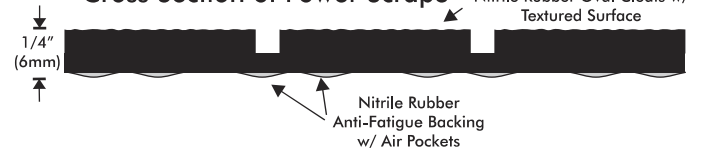

Power Scrape- Heavy Duty Available with OSHA Approved Colors:

- Red
- Green
- Yellow
- Orange

Power Scrape- Heavy Duty

Black

Cross Section of Power Scrape

SIZES

Standard: 2'-6" x 3', 3' x 5', 3' x 10', 4' x 6'

Power Scrape- Heavy Duty- 1/4" (Page 11)

SIZE	ACTUAL SIZE	PRODUCT CODE	1-6	7-30	31-49	50+	WEIGHT
2'-6" x 3'	30" x 36"	PS-30X36	\$ 35.80	\$ 34.00	\$ 33.20	\$ 30.80	6.5
3' x 5'	35" x 56"	PS-36X60	72.60	69.40	67.40	62.60	16.0
3' x 10'	34" x 116"	PS-36X120	145.40	138.60	134.60	125.00	32.0
4' x 6'	45" x 69"	PS-48X72	116.20	110.80	107.60	100.00	25.5
2'-6" x 3' - Striped Border	30" x 36"	PSB-30X36	38.60	36.80	35.60	33.20	6.5
3' x 5' - Striped Border	35" x 56"	PSB-36X60	78.40	74.80	72.60	67.40	16.0
3' x 10' - Striped Border	34" x 116"	PSB-36X120	157.00	149.60	145.20	135.00	32.0
4' x 6' - Striped Border	45" x 69"	PSB-48X72	125.40	119.60	116.20	108.00	25.5