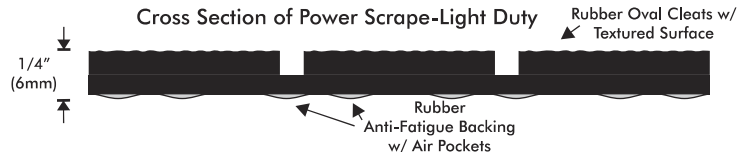

- Rubber construction makes mat pliable and comfortable
- Tread Top surface scrapes and provides traction
- Anti-fatigue air pockets provide cushion
- Economically priced

Power Scrape- Light Duty

1/4" Light Duty Rubber Scraper Matting

Anti-Fatigue Backing

Product Specifications

Construction:	Molded Rubber
Backing:	Anti-Fatigue Rubber
Edging:	Rubber Border
Thickness:	1/4" (6mm)
Surface:	SBR Rubber
Durability:	7 ●●●●●○○○
Warranty:	1 year
Order Time:	1 week

Power Scrape Light Duty Color

Black

SIZES
Standard:
3' x 5'

Phone: **800-295-3932**

Fax: 706-937-4425

email: directmat@directmat.com

website: www.directmat.com

Direct Mat

PO Box 1068

Ringgold, GA 30736

Power Scrape- Light Duty- 1/4" (Page 10)

SIZE	ACTUAL SIZE	PRODUCT CODE		1	2-9	10-24	25+	WEIGHT
3' x 5'	3' x 5'	PSLD-36X60	\$	39.40 \$	37.00 \$	35.80 \$	33.80	18.0

Normal Shipping- less than 1 week.