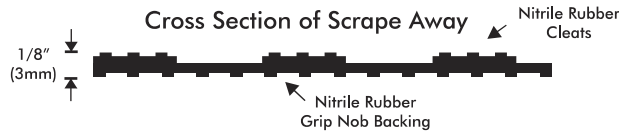

Scrape Away

1/8" Nitrile Rubber Scraper Matting

Scrape Away Color

▲ Black

Scrape Away Available with OSHA Approved Colors:

- Red
- Yellow
- Green
- Orange

- Nitrile rubber construction makes mat oil and chemical resistant
- Grip Top surface scrapes and provides traction
- Special Grip Nob backing minimizes mat movement
- OSHA color borders available

Product Specifications

Construction:	Molded Rubber
Backing:	Nitrile Rubber
Edging:	1" Nitrile Rubber Border
Thickness:	1/8" (3mm)
Surface:	Grip Top Nitrile Rubber
Durability:	7 ● ● ● ● ● ● ○ ○
Warranty:	1 year
Order Time:	1 week

SIZES

- Standard:**
 2' x 3', 3' x 5', 3' x 10',
 4' x 6', 4' x 10'

Scrape Away- 1/8" (Page 10)

SIZE	ACTUAL SIZE	PRODUCT CODE	1-6	7-30	31-49	50+	WEIGHT
2' x 3'	24" x 35"	SA-24X36	\$ 28.00	\$ 26.60	\$ 26.00	\$ 24.00	6.5
3' x 5'	34" x 58"	SA-36X60	70.00	66.80	64.80	60.20	16.5
3' x 10'	34" x 120"	SA-36X120	139.80	133.40	129.60	120.20	33.0
4' x 6'	44" x 71"	SA-48X72	111.80	106.80	103.60	96.20	26.5
4' x 10'	44" x 120"	SA-48X120	186.60	178.00	172.80	160.40	44.0
2' x 3' - Striped Border	24" x 35"	SAB-24X36	30.80	29.20	28.40	26.40	6.5
3' x 5' - Striped Border	34" x 58"	SAB-36X60	76.80	73.20	71.00	66.00	16.5
3' x 10' - Striped Border	34" x 120"	SAB-36X120	153.40	146.20	142.00	132.00	33.0
4' x 6' - Striped Border	44" x 71"	SAB-48X72	122.80	117.00	113.80	105.60	26.5
4' x 10' - Striped Border	44" x 120"	SAB-48X120	204.60	195.00	189.40	176.00	44.0