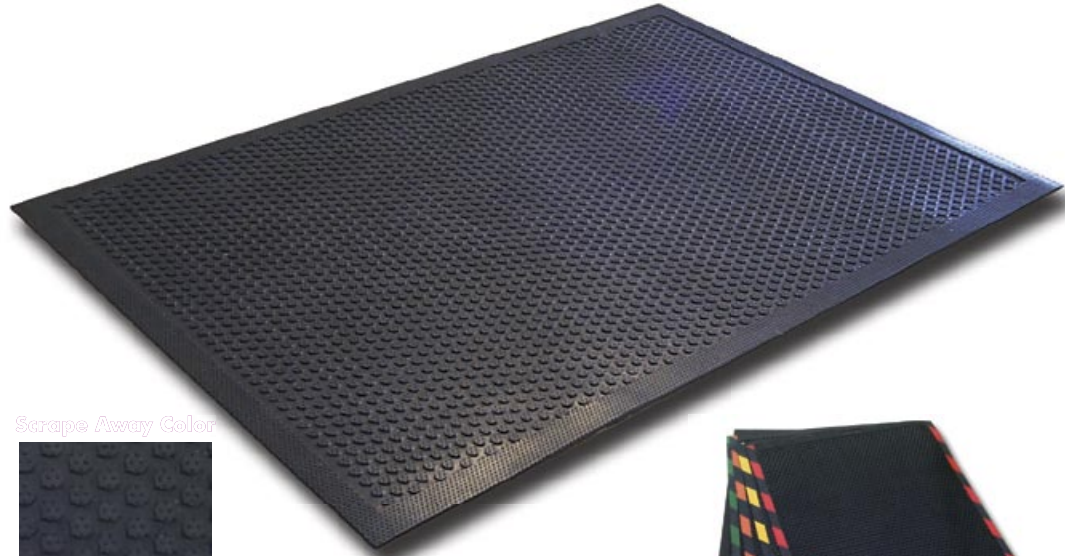

Scrape Away

1/8" Nitrile Rubber Scraper Matting

Scrape Away Color

▲ Black

Scrape Away Available with OSHA Approved Colors:

- Red
- Yellow
- Green
- Orange

- Nitrile rubber construction makes mat oil and chemical resistant
- Grip Top surface scrapes and provides traction
- Special Grip Nob backing minimizes mat movement
- OSHA color borders available

Product Specifications

Construction:	Molded Rubber
Backing:	Nitrile Rubber
Edging:	1" Nitrile Rubber Border
Thickness:	1/8" (3mm)
Surface:	Grip Top Nitrile Rubber
Durability:	7 ● ● ● ● ● ● ○ ○
Warranty:	1 year
Order Time:	1 week

SIZES

- Standard:**
 2' x 3', 3' x 5', 3' x 10',
 4' x 6', 4' x 10'

Scrape Away- 1/8" (Page 10)

SIZE	ACTUAL SIZE	PRODUCT CODE	1-6	7-30	31-49	50+	WEIGHT
2' x 3'	24" x 35"	SA-24X36	\$ 28.00	\$ 26.60	\$ 26.00	\$ 24.00	6.5
3' x 5'	34" x 58"	SA-36X60	70.00	66.80	64.80	60.20	16.5
3' x 10'	34" x 120"	SA-36X120	139.80	133.40	129.60	120.20	33.0
4' x 6'	44" x 71"	SA-48X72	111.80	106.80	103.60	96.20	26.5
4' x 10'	44" x 120"	SA-48X120	186.60	178.00	172.80	160.40	44.0
2' x 3' - Striped Border	24" x 35"	SAB-24X36	30.80	29.20	28.40	26.40	6.5
3' x 5' - Striped Border	34" x 58"	SAB-36X60	76.80	73.20	71.00	66.00	16.5
3' x 10' - Striped Border	34" x 120"	SAB-36X120	153.40	146.20	142.00	132.00	33.0
4' x 6' - Striped Border	44" x 71"	SAB-48X72	122.80	117.00	113.80	105.60	26.5
4' x 10' - Striped Border	44" x 120"	SAB-48X120	204.60	195.00	189.40	176.00	44.0

Normal Shipping- less than 1 week.

Border- Black or Striped (Red, Yellow, Orange, Green)