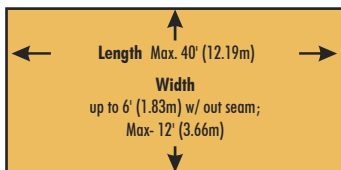

Custom Sizes

Custom : Custom shapes and sizes available

Ex.