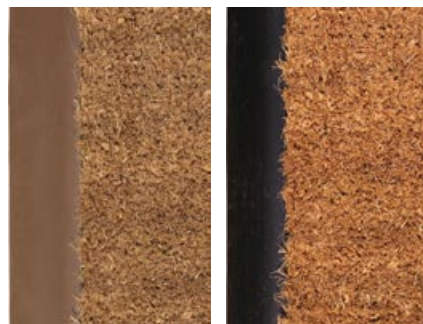

## Custom Inlaid Coco(Coir) Matting

- Made with natural coconut fiber
- Inlay will not wear off like flocking
- 5/8" (16mm) profile
- Available with high profile vinyl edging
- Perfect for recessed wells

### Designer Coir Base and Inlay Colors

▲ Black      Red      Brown

▲ Natural      Green      Gray

▲ Blue

Brown Edging

Black Edging

Phone: **800-295-3932**  
 Fax: 706-937-4425  
 email: [directmat@directmat.com](mailto:directmat@directmat.com)  
 website: [www.directmat.com](http://www.directmat.com)