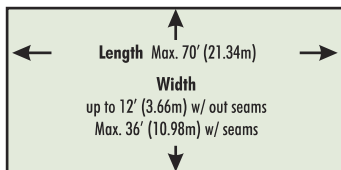

Custom Sizes

Custom : Custom shapes and sizes available