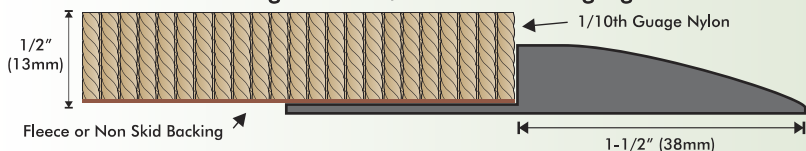

Cross Section of Designer 38 w/ Low Profile Edging